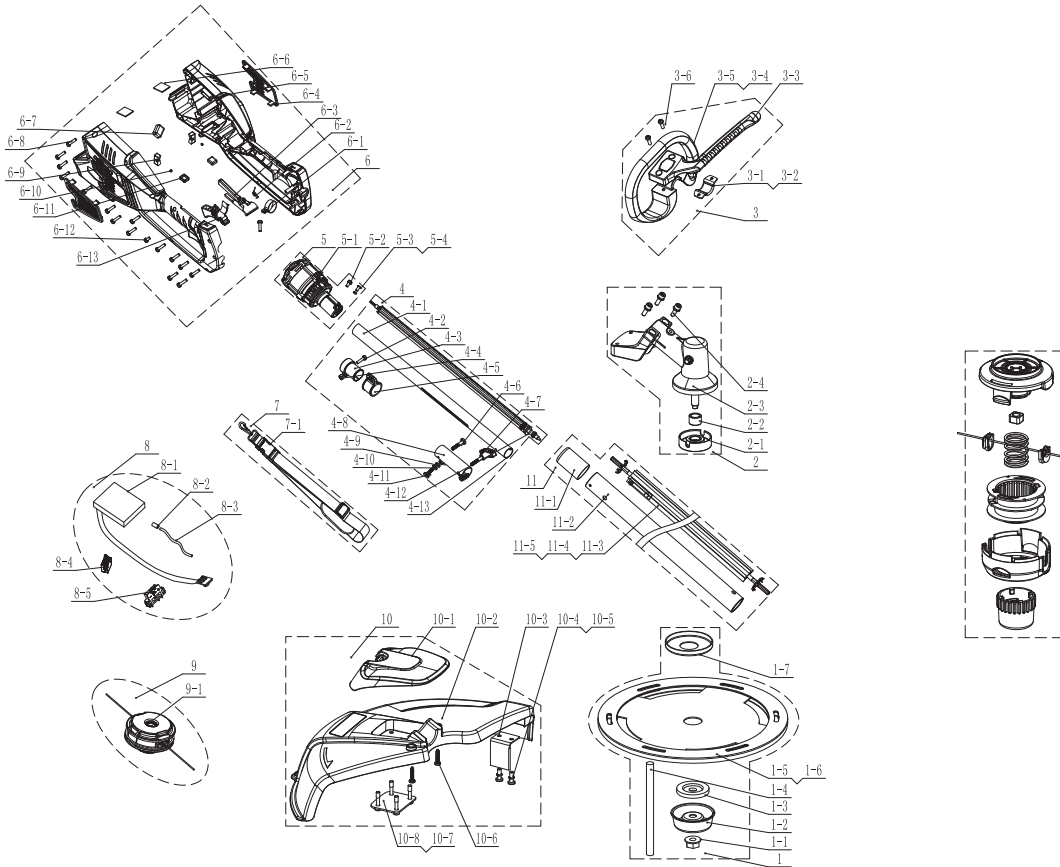

# Brushless top mount trimmer, 1301507

Brushless top mount trimmer GD40BC, 1301507

Pos	PNC	Description	Qty	UOM		
1	RA33313836	Blade assembly	1	set		
		blade nut	1	pcs		
		stick	1	pcs		
		cap	1	pcs		
		tube	1	pcs		
		plate	1	pcs		
		shelter bowl	1	pcs		
		blade	1	pcs		
		2	RA311601418	Gear assembly	1	set
				gearbox	1	pcs
blade	1			pcs		
bushing	1			pcs		
bolt M5*15	3			pcs		
3	RA311221418			Auxiliary Handle Assembly	1	set
		bolt & gasket M5*25	2	pcs		
		plate	1	pcs		
		auxiliary handle	1	pcs		
		Gear lever	1	pcs		
		rubber ring	1	pcs		
4	RA33304836-1	Upper tube assembly	1	set		
		tube	1	pcs		
		M5*18 screw & washer	1	pcs		
		strap clip	1	pcs		
		nut M5	1	pcs		
		buckle	1	pcs		
		screw	1	pcs		
		knob	1	pcs		
		tube	1	pcs		
		fiat pad	1	pcs		
		spring pad	1	pcs		
		screw M5*12	1	pcs		
		shaft assembly	1	pcs		
		clasp	1	pcs		
		screw M5*8	1	pcs		
		screw M4*15	1	pcs		
		cushion	1	pcs		
5	RA36101836B	Motor assembly	1	set		

Pos	PNC	Description	Qty	UOM
6	RA31301836	screw	1	pcs
		Housing assembly	1	set
		hoop	1	pcs
		torsion spring	1	pcs
		anti lock	1	pcs
		cover	1	pcs
		cover	1	pcs
		sponge	2	pcs
		magnetic ring	1	pcs
		screw ST4.2*16-F	16	pcs
		rubber pad	2	pcs
		chip	2	pcs
		rubber pad	2	pcs
		screw ST4*12-F	1	pcs
		switch trigger	1	pcs
		7	RA37902144	Harness assembly
harness	1			pcs
8	RA36201836T	PCB assembly	1	set
		PCB	1	pcs
		heat shrink tube	6cm	pcs
		wire (red)	25cm	pcs
		speed switch	1	pcs
9	RA311161437A	plug	1	pcs
		Trimmer head assembly	1	set
		trimmer head	1	pcs
10	RA311131410F	Guard assembly	1	set
		cover	1	pcs
		guard	1	pcs
		blade	1	pcs
		screw	2	pcs
		spring pad	2	pcs
		screw	2	pcs
		cover plate	1	pcs
		plate	4	pcs
		11	RA333011437	Lower tube assembly
tube	1			pcs
tube	1			pcs
shaft	1			pcs
lower tube	1			pcs
		clasp	1	pcs