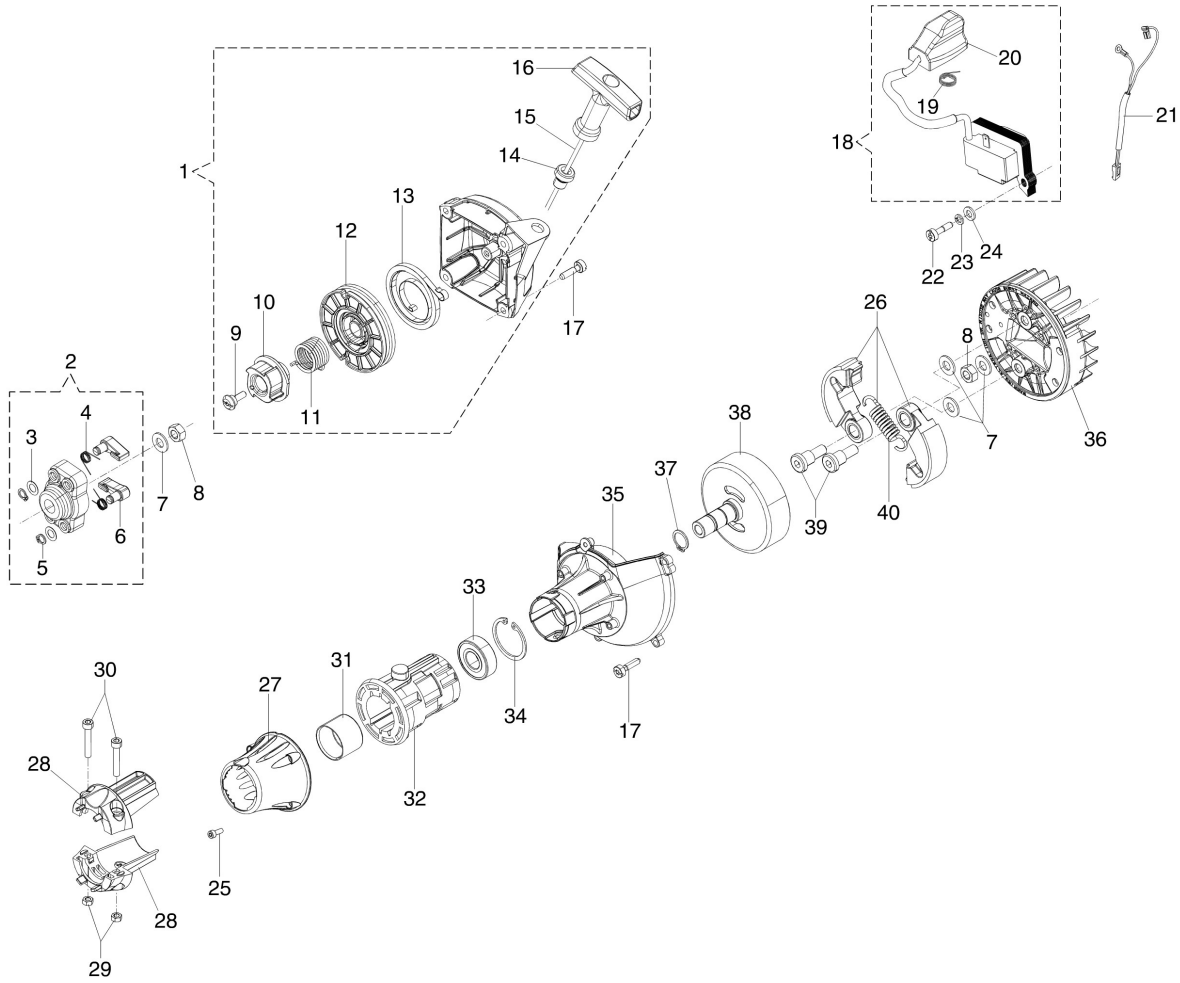

Illustration Starter assy and clutch

Illustration Starter assy and clutch

Ref.Nu	Qty	Part number	Description	Validity from	Validity till	Notes	Bulletin
1	1	61332012R	Starter assy			Arancio ; Orange	
2	1	61350142	Clutch driver				
3	2	3064010R	Washer				
4	2	4191017A	Spring				
5	2	3024007R	Ring				
6	1	61350145R	Pawl				
7	4	3818011AR	Washer				
8	2	3912009	Nut				
9	1	50160024	Screw				
10	1	61350204AR	Sprocket				
11	1	61350203BR	Spring				
12	1	61350139R	Starter pulley				
13	1	004000132R	Spring				
14	1	072700089R	Bushing				
15	1	4098073R	Starter rope				
16	1	61200015R	Starter handle				
17	9	3801010R	Screw				
18	1	61250015BR	Ignition coil				
19	1	50050127	Spring				
20	1	61200012AR	Spark plug cap				
21	1	61250282AR	Cable				
22	2	3801013R	Screw				
23	2	3819006R	Washer				
24	2	3916006R	Washer				
25	1	3893060R	Screw				
26	1	4191153AR	Clutch				
27	1	61200296R	Cover				
28	2	61200192AR	Adaptor				
29	2	3914003R	Nut				
30	2	3801015R	Screw				
31	1	4196038	Bushing				
32	1	4196037R	Sleeve				
33	1	3035042R	Bearing				
34	1	3025022R	Ring				
35	1	61200298R	Starter case				
36	1	61250014AR	Flywheel				
37	1	3024015R	Ring				
38	1	4191030R	Clutch drum				
39	2	4191027FR	Pin				
40	1	4191028R	Spring