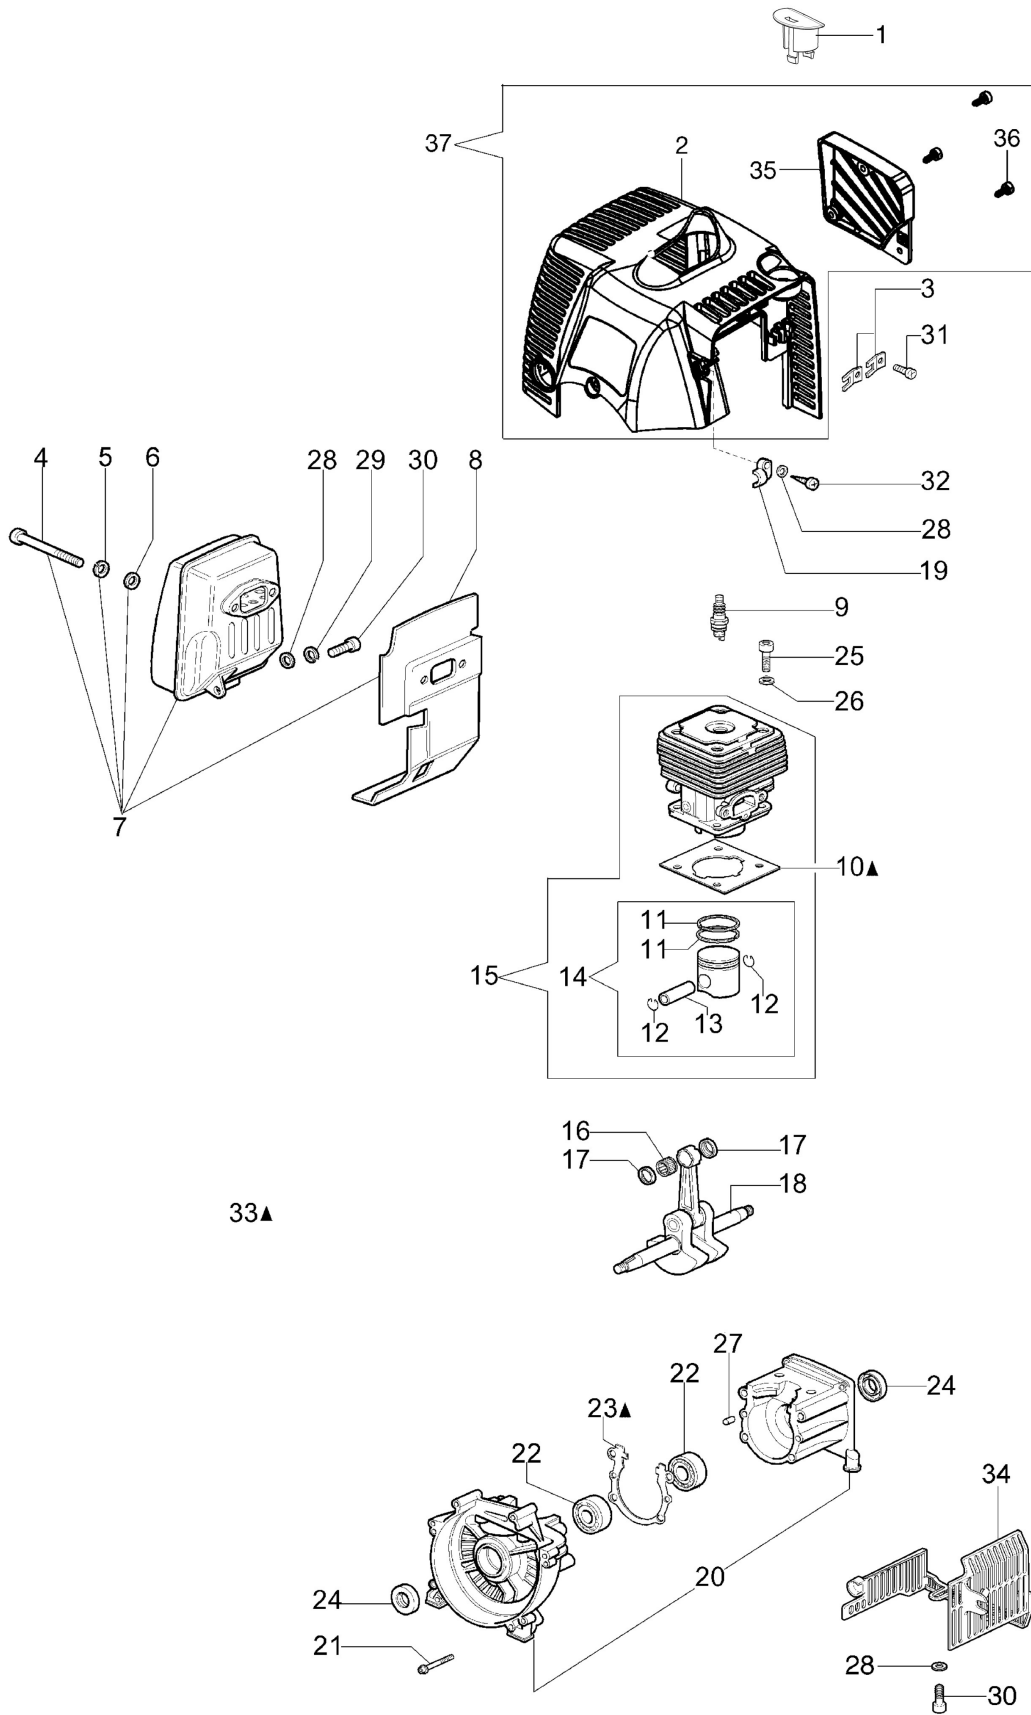

Illustrated parts list (Head "Load and Go" Ø130)

Illustration Engine

Ref.Nu	Qty	Part number	Description	Validity from	Validity till	Notes	Bulletin
1	1	61330103R	Cover				
2	1	61200078BR	Engine cover			Arancio ; Orange	
3	2	4191069BR	Plate				
4	2	3801065R	Screw				
5	2	3819036R	Washer				
6	1	3916006R	Washer				
7	1	61200061R	Muffler				
8	1	61200063R	Deflector				
9	1	3055115	Spark plug bpmr7a				
10	1	61350272R	Gasket				
11	2	074000405R	Piston ring				
12	2	004900061R	Ring				
13	1	50110047R	Piston pin				
14	1	50120034A	Piston assy Ø40				
15	1	61330068	Complete cylinder				
16	1	50110044R	Bearing				
17	2	50110043AR	Spacer				
18	1	61200001R	Crankshaft				
19	1	61200064R	Stopper				
20	1	61330067	Crankcase assy				
21	1	3860096R	Screw				
22	2	094000006R	Bearing				
23	1	61200006AR	Gasket				
24	2	094000099R	Seal ring				
25	4	094000101R	Screw				
26	4	3833073R	Washer				
27	2	3023008R	Plug				
28	3	3916005R	Washer				
29	1	3819006R	Washer				
30	3	3801010R	Screw				
31	2	3960030R	Screw				
32	1	3960069AR	Screw				
33	1	61202038AR	Gasket set				
34	1	61330054BR	Guard				
35	1	61330079R	Cover				
36	3	3893009R	Screw				
37	1	61330081AR	Cylinder cover set			Arancio ; Orange	