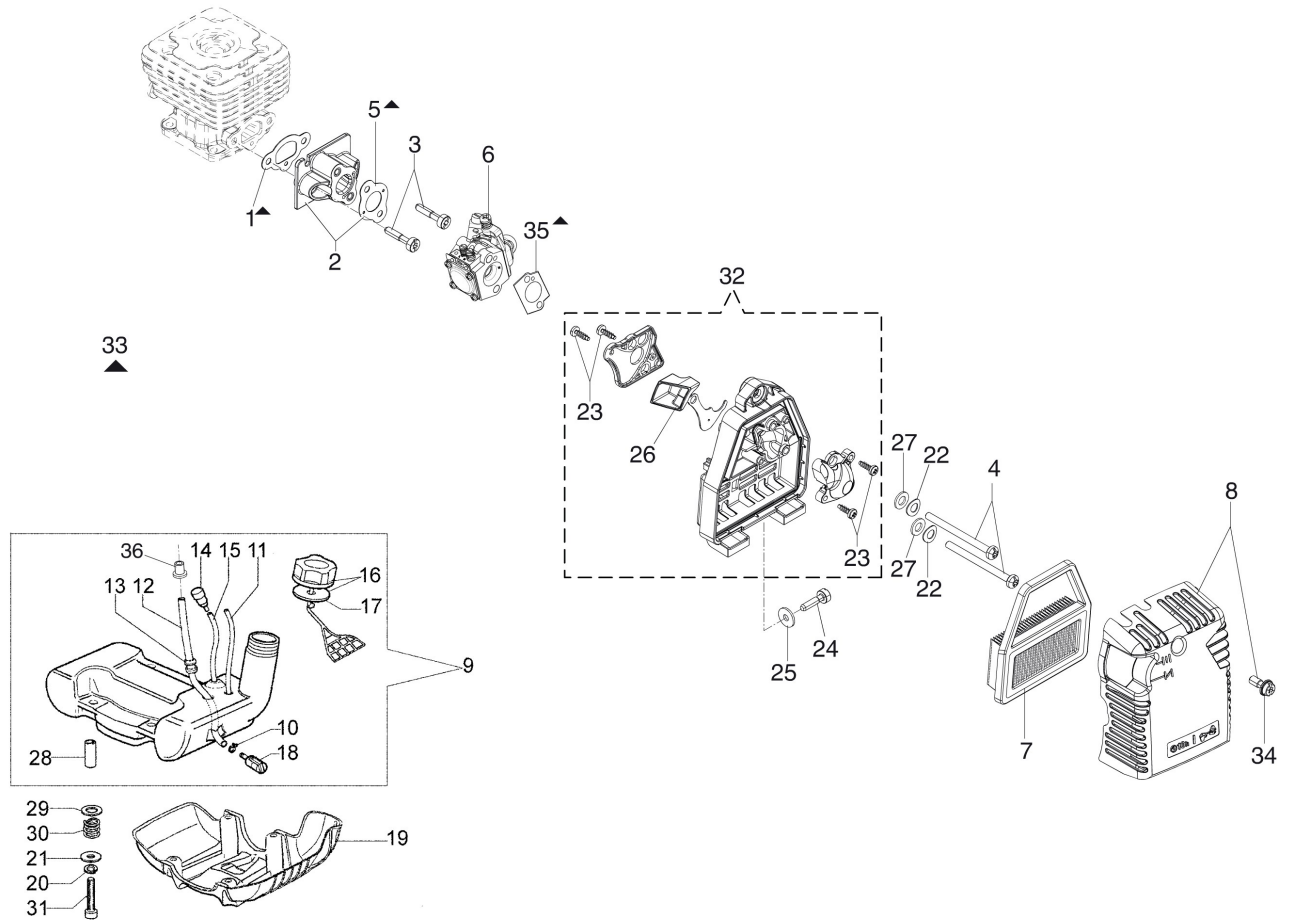

Illustration Tank and air filter

Ref.Nu	Qty	Part number	Description	Validity from	Validity till	Notes	Bulletin
1	1	61200019AR	Gasket				
2	1	61200198	Insulator				
3	2	3801015R	Screw				
4	2	3891067R	Screw				
5	1	61200196AR	Gasket				
6	1	2318653R	Carburetor				
7	1	61380013R	Air filter				
8	1	61330131	Filter cover kit				
9	1	61330135R	Complete tank				
10	1	4098377R	Band				
11	1	61250228R	Tube				
12	1	61200093R	Tube				
13	1	4161211R	Bush				
14	1	61070011AR	Breather valve				
15	1	61250228R	Tube				
16	1	61372003R	Tank cap				
17	1	61070006R	Gasket				
18	1	50010218R	Fuel filter				
19	1	61200238AR	Guard				
20	5	3819006R	Washer				
21	5	3918005R	Washer				
22	2	3833073R	Washer				
23	4	3960087AR	Screw				
24	1	3891048R	Screw				
25	1	3918005R	Washer				
26	1	61380074AR	Starter lever				
27	2	3916005R	Washer				
28	4	61200128R	Spacer				
29	4	3916008R	Washer				
30	4	61200129R	Spring				
31	4	3801016R	Screw				
32	1	61382040AR	Air filter support set				
33	1	61202038AR	Gasket set				
34	1	61330040AR	Screw				
35	1	61350155R	Flange				
36	1	61280105	Band