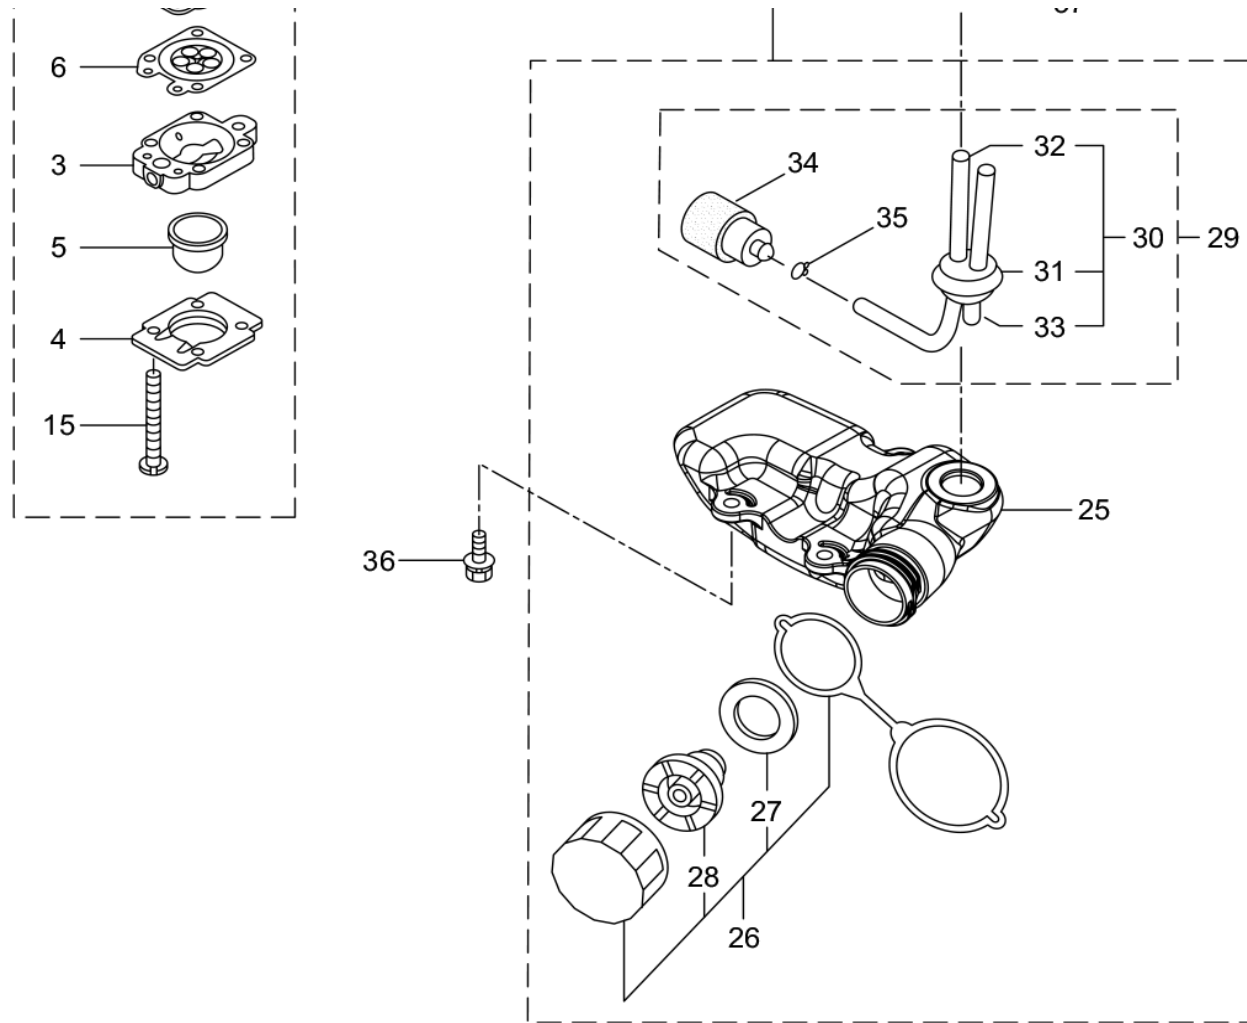

- 9 -

1

Status	Position	Parts Number	Parts Name	Unit Quantity	Set Unit Quantity	Remarks	Price	Maker code
	1	278297	CARBURETOR ASSY	1		Incl.2-15		
	2	268499	CARBURETOR BODY	1