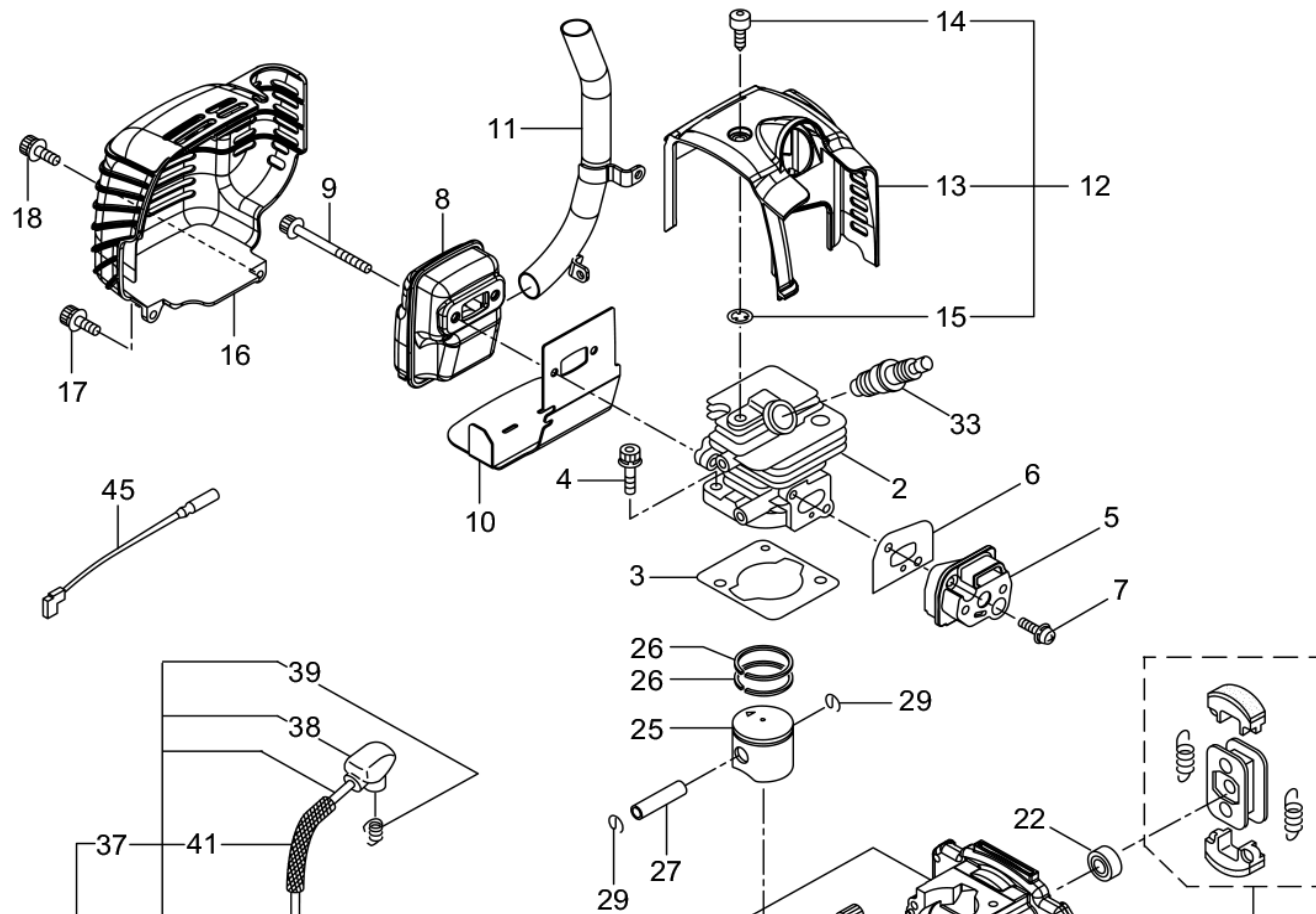

Status	Position	Parts Number	Parts Name	Unit Quantity	Set Unit Quantity	Remarks	Price	Maker code
	39	271410	PINION	1				
	40	270021	CLUTCH DRUM	1				
	41	270423	BEARING 608ZZ	1				
	42	580767	BEARING 6001 2RS	1		#6001 2RS		K354-060010
	43	266959	LABEL	1		Caution		
	44	266960	LABEL	1				
	45	991937	GREASE NIPPLE	1		M6		
	46	271223	LOWER RECEIVER	1				
	47	271224	PLATE	1				
	48	991924	SCREW M3X5	1	10	M3x5		900-040
	49	270423	BEARING 608ZZ	2				
	50	270552	CRANK COMP	1				
	51	271225	ROD	2				
	52	271227	FELT	1				
	53	271895	SCREW	1				
	54	271910	SCREW	6				
	55	991941	U-NUT	1	5	M6		
	56	580777	SNAP RING	1	5	#26		K283-026000
	57	247382	FRONT HANDLE ASSY	1				
	58	261762	SCREW	1		M5x14		

HT237D-E 2. ENGINE