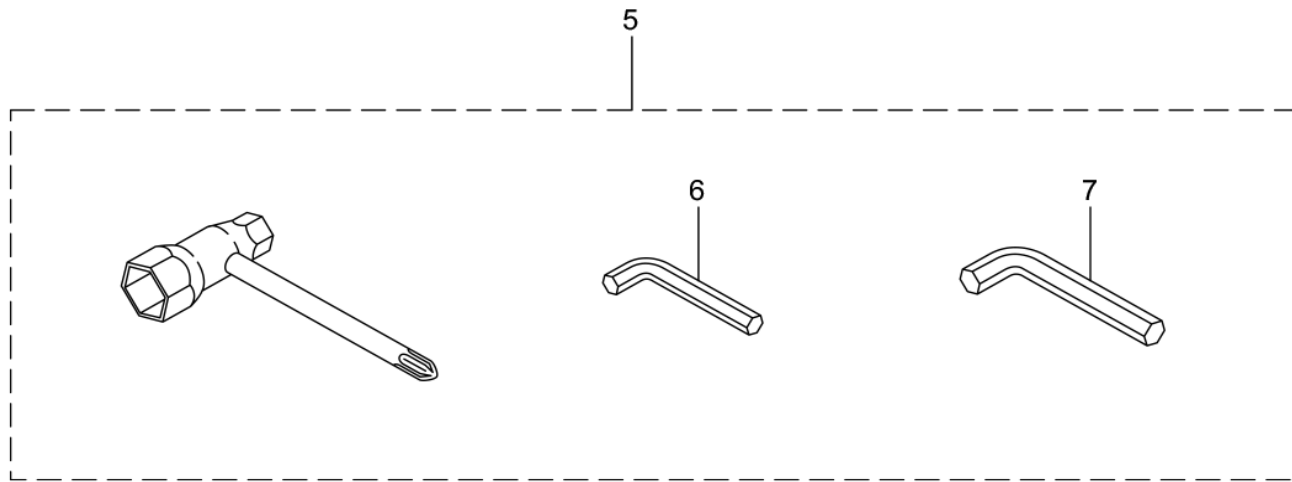

- 11 -

1

Status	Position	Parts Number	Parts Name	Unit Quantity	Set Unit Quantity	Remarks	Price	Maker code
	1	278278	INSTRUCTION MANUAL	1		GB/ES/PT		
	2	278279	INSTRUCTION MANUAL	1		FR/DE/IT