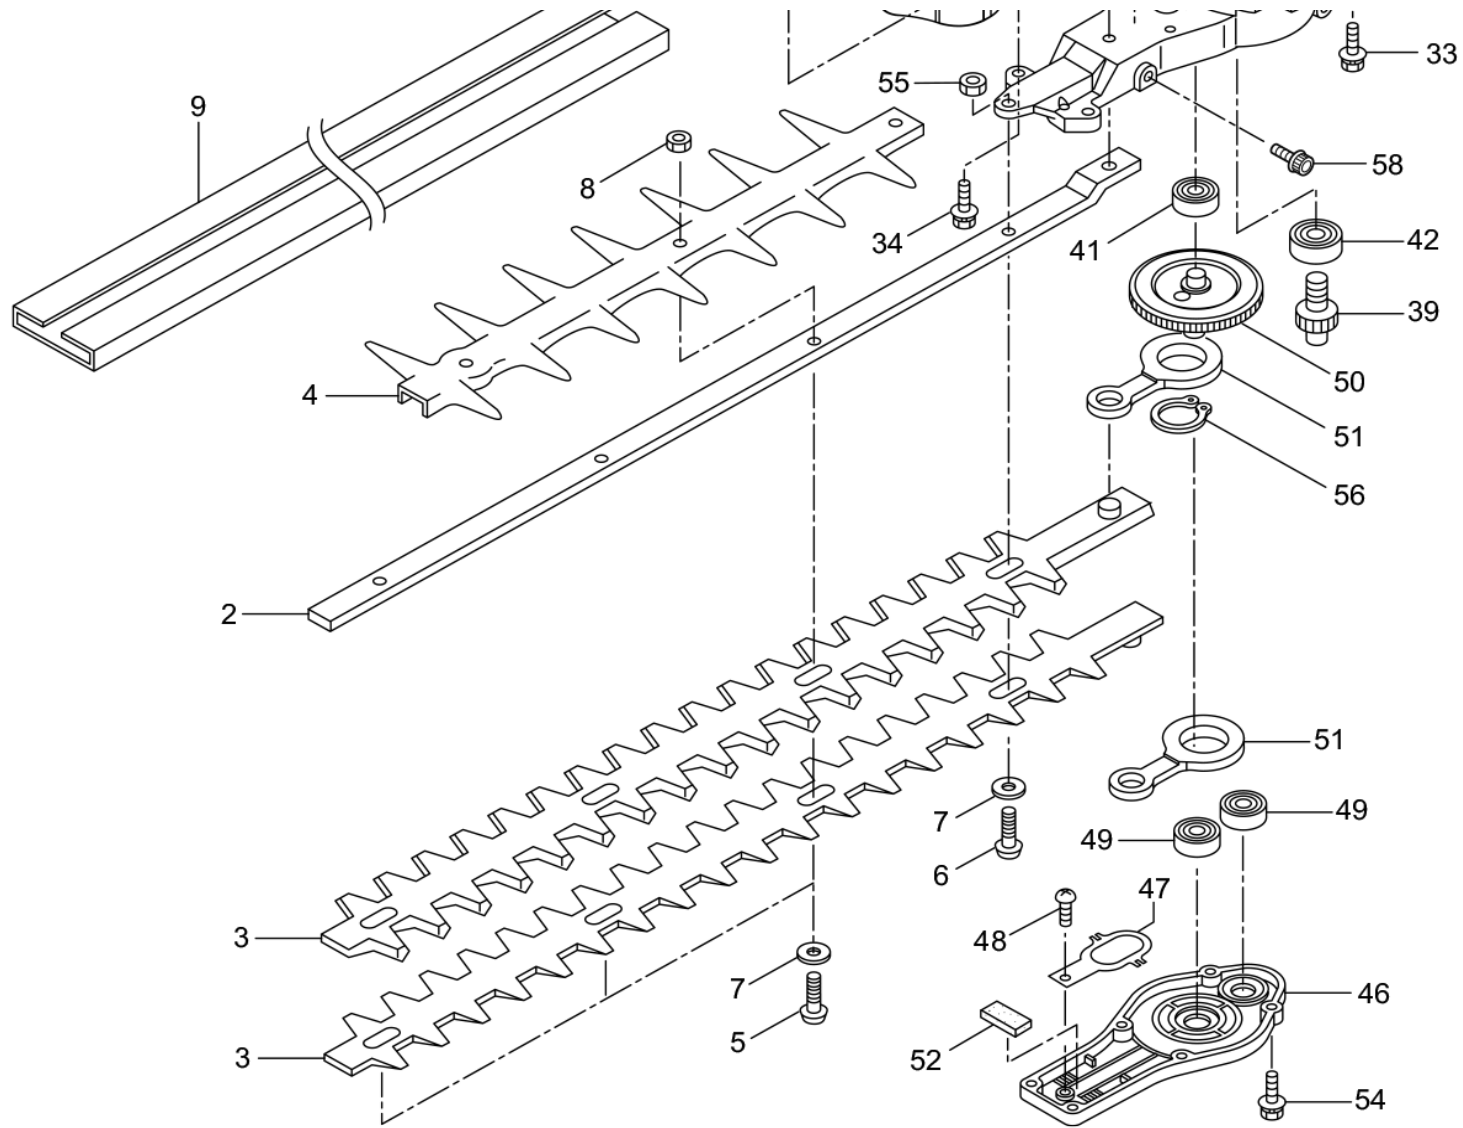

PARTS LIST

HT237D-E

CONTENTS

1. MAIN BODY	1
2. ENGINE	5
3. CARBURETOR, FUEL TANK	9
4. ACCESSORIES	11

2020. 08.

P/N 524981

HT237D-E

1. MAIN BODY

- 1 -

1

Status	Position	Parts Number	Parts Name	Unit Quantity	Set Unit Quantity	Remarks	Price	Maker code
	1	362479	HT237D-E(EU)	1				
	2	271226	GUIDE PLATE	1				

Status	Position	Parts Number	Parts Name	Unit Quantity	Set Unit Quantity	Remarks	Price	Maker code
	3	270682	BLADE	2				
	4	274877	BLADE GUARD W	1				
	5	991914	SCREW	3				008-247
	6	271229	SCREW	1				
	7	991913	WASHER	4	10			008-250
	8	991941	U-NUT	3	5	M6		
	9	217677	COVER OF BLADE	1				
	10	271396	REAR HANDLE ASSY	1		Incl.11-29		
	11	271278	REAR HANDLE L	1				
	12	271279	REAR HANDLE R	1				
	13	271280	THROTTLE LEVER	1				
	14	271281	STOP LEVER	1				
	15	271282	LOCK LEVER	1				
	16	271283	LEVER STOPPER	1				
	17	271284	ROD	1				
	18	271285	SWITCH	1				
	19	271398	CABLE COMP.	1				
	20	271287	SPACER	1				
	21	271288	SPRING	1				
	22	271289	SPRING	1				
	23	270400	SPRING	1				
	24	271276	SCREW	5				
	25	271274	HANDLE STAY L	1				
	26	271275	HANDLE STAY R	1				
	27	271276	SCREW	3				
	28	270424	SPACER	1				
	29	271277	SPACER	2				
	30	270566	LABEL	1				
	31	287394	LABEL	1		109dB		
	32	271221	TUBE	1				
	33	271908	SCREW	4				
	34	277400	SCREW	2				
	35	271909	SCREW	2				
	36	271911	SCREW	1				
	37	270843	WASHER	1		25x6xt1.6		
	38	247703	UPPER CASE	1				