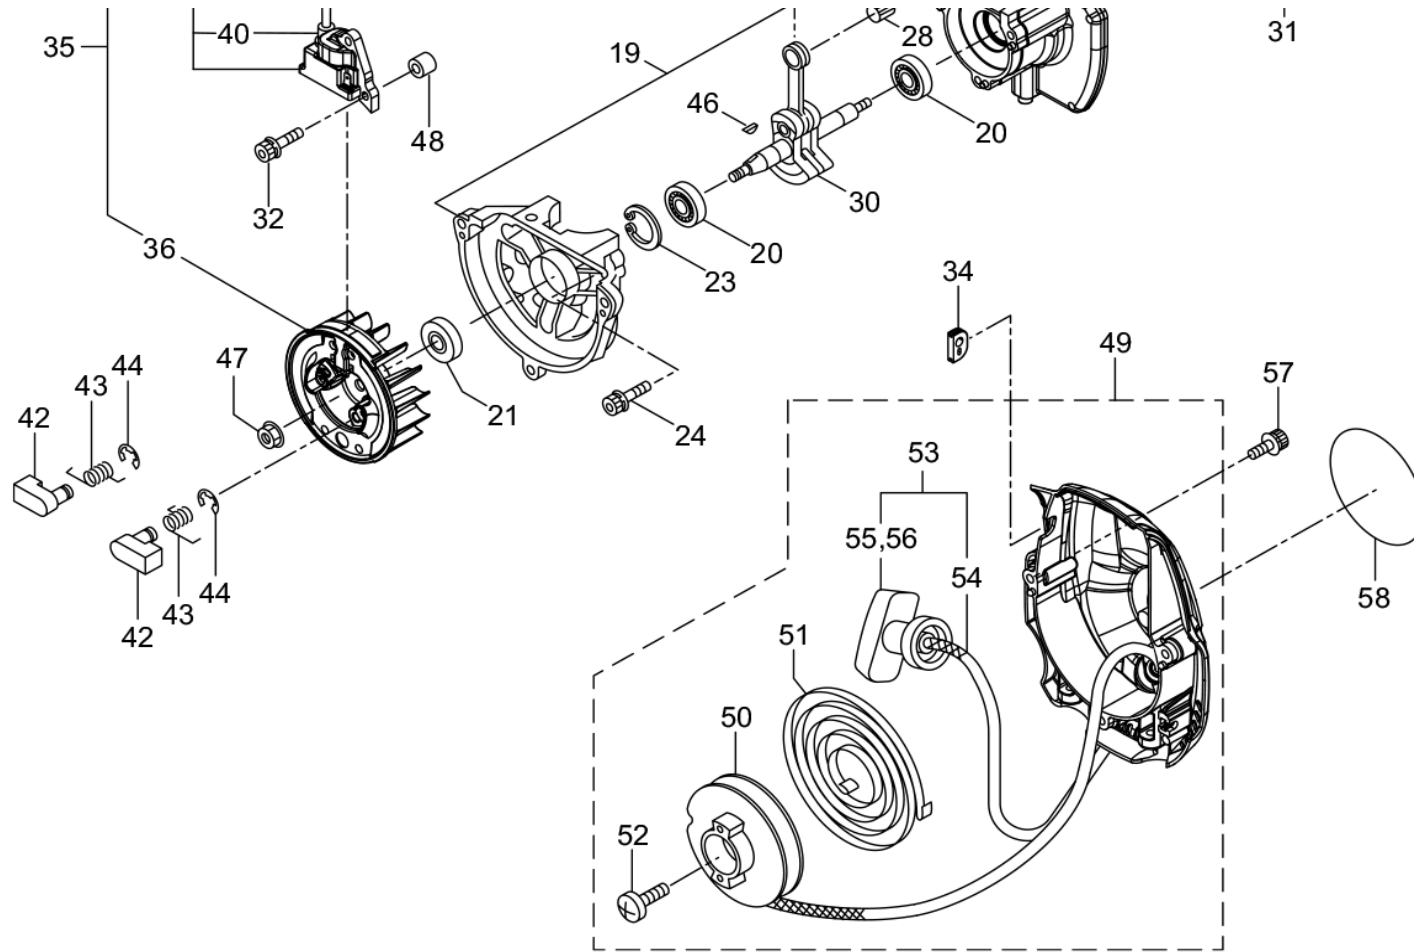

- 5 -

1

Status	Position	Parts Number	Parts Name	Unit Quantity	Set Unit Quantity	Remarks	Price	Maker code
	1	875518		1		HE232/20		
	2	278641	CYLINDER	1