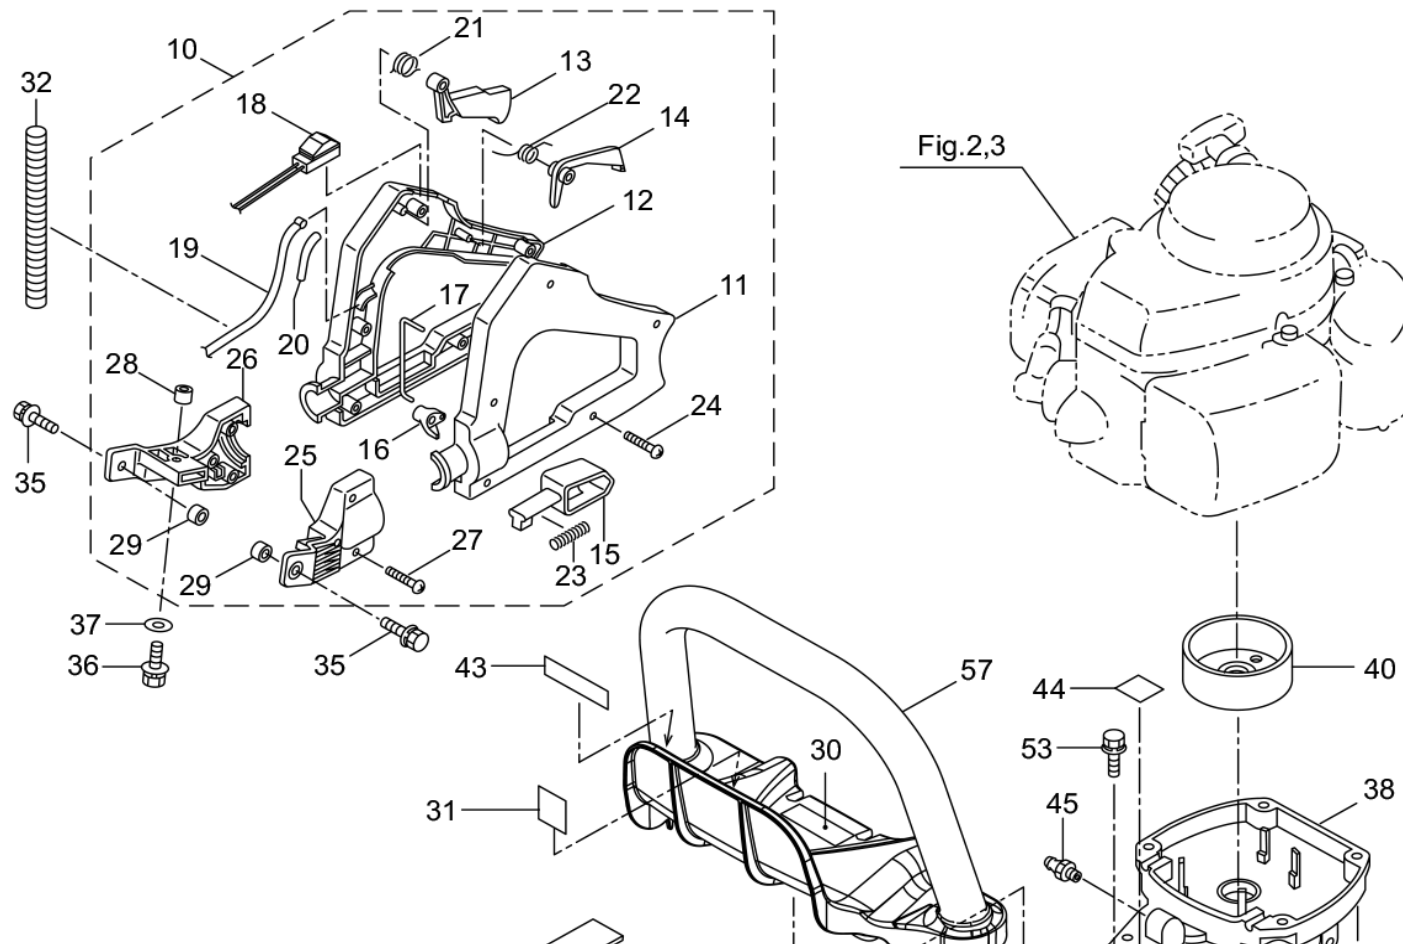

PARTS LIST

HT237D-E

CONTENTS

1. MAIN BODY	1
2. ENGINE	5
3. CARBURETOR, FUEL TANK	9
4. ACCESSORIES	11

2020. 08.

P/N 524981

HT237D-E

1. MAIN BODY

- 1 -

1

Status	Position	Parts Number	Parts Name	Unit Quantity	Set Unit Quantity	Remarks	Price	Maker code
	1	362479	HT237D-E(EU)	1				
	2	271226	GUIDE PLATE	1				

Status	Position	Parts Number	Parts Name	Unit Quantity	Set Unit Quantity	Remarks	Price	Maker code
	3	270682	BLADE	2				
	4	274877	BLADE GUARD W	1				
	5	991914	SCREW	3				008-247
	6	271229	SCREW	1				
	7	991913	WASHER	4	10			008-250
	8	991941	U-NUT	3	5	M6		
	9	217677	COVER OF BLADE	1				
	10	271396	REAR HANDLE ASSY	1		Incl.11-29		
	11	271278	REAR HANDLE L	1				
	12	271279	REAR HANDLE R	1				
	13	271280	THROTTLE LEVER	1				
	14	271281	STOP LEVER	1				
	15	271282	LOCK LEVER	1				
	16	271283	LEVER STOPPER	1				
	17	271284	ROD	1				
	18	271285	SWITCH	1				
	19	271398	CABLE COMP.	1				
	20	271287	SPACER	1				
	21	271288	SPRING	1				
	22	271289	SPRING	1				
	23	270400	SPRING	1				
	24	271276	SCREW	5				
	25	271274	HANDLE STAY L	1				
	26	271275	HANDLE STAY R	1				
	27	271276	SCREW	3				
	28	270424	SPACER	1				
	29	271277	SPACER	2				
	30	270566	LABEL	1				
	31	287394	LABEL	1		109dB		
	32	271221	TUBE	1				
	33	271908	SCREW	4				
	34	277400	SCREW	2				
	35	271909	SCREW	2				
	36	271911	SCREW	1				
	37	270843	WASHER	1		25x6xt1.6		
	38	247703	UPPER CASE	1				