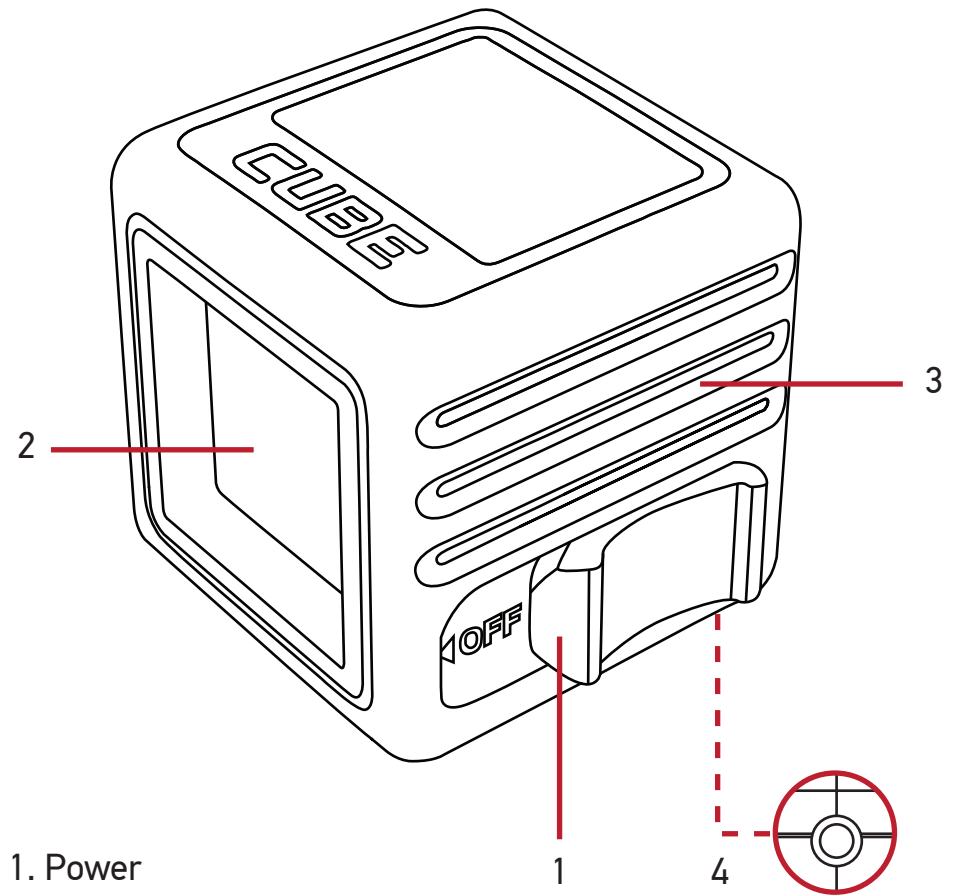

# CUBE

1. Power
2. Laser Window
3. Shockproof
4. Thread 1/4 inch

1

2xAAA

2

3

35-110 cm

25 cm