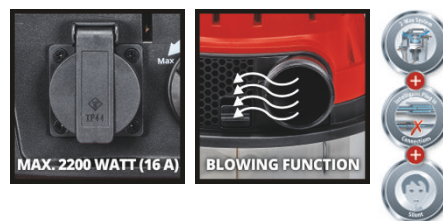

Logistic Data

- Product weight	8.05 kg
- Gross weight single packaging	11.55 kg
- Dimensions single packaging	393 x 445 x 560 mm
- Pieces per export carton	1 Pieces
- Gross weight export carton	11.55 kg
- Dimensions export carton	393 x 445 x 560 mm
- Container quantity (20"/40"/40"HC)	280 | 580 | 680