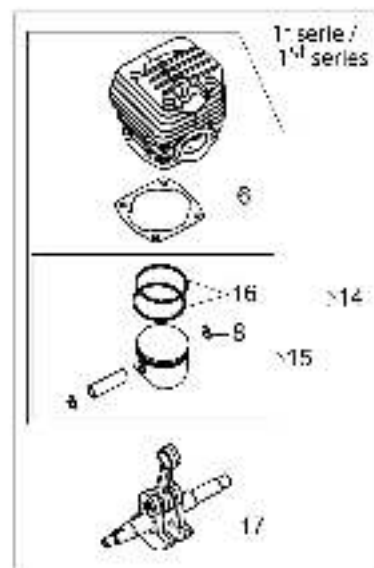

изображение Engine

Ref.Nu	Qty	Part number	Description	Validity from	Validity till	Notes	Bulletin
1	1	50310061R	Gasket				
2	2	50310060R	Screw				
3	1	50312008R	Muffler assy				
4	4	3801051R	Screw				
5	1	3055104R	Spark plug				
6	1	50310076R	Gasket				
7	2	50310163R	Piston ring Ø45			Solo per prefissi SN / only	
8	2	50310115R	Ring			for SN prefixes: 771 - 770 - 769	
9	1	50312025R	Piston assy			Solo per prefissi SN / only	
10	1	50310258A	Complete cylinder			for SN prefixes: 771 - 770 - Solo per prefissi SN / only	
11	1	50310259	Set roller cage and washer			769	
12	1	50310118R	Key				
13	1	50310335R	Crankshaft			Solo per prefissi SN / only	
14	1	50310257	Complete cylinder			for SN prefixes: 771 - 770 - Solo per prefissi SN / only	
15	1	50312016R	Piston assy			Solo per prefissi SN / only	
16	2	50310113R	Piston ring Ø45			for SN prefixes: 837 - 833 - Solo per prefissi SN / only	
17	1	50310152AR	Crankshaft			for SN prefixes: 837 - 833 - 835