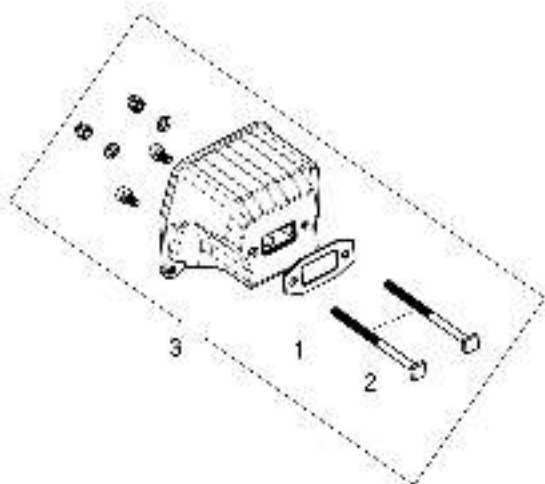

изображение Engine

Ref.Nu	Qty	Part number	Description	Validity from	Validity till	Notes	Bulletin
1	1	50310061R	Gasket				
2	2	50310060R	Screw				
3	1	50312008R	Muffler assy				
4	4	3801051R	Screw				
5	1	3055104R	Spark plug				
6	1	50310076R	Gasket				
7	2	50310163R	Piston ring Ø45			Solo per prefissi SN / only	
8	2	50310115R	Ring			for SN prefixes: 771 - 770 - 769	
9	1	50312025R	Piston assy			Solo per prefissi SN / only	
10	1	50310258A	Complete cylinder			for SN prefixes: 771 - 770 - Solo per prefissi SN / only	
11	1	50310259	Set roller cage and washer			769	
12	1	50310118R	Key				
13	1	50310335R	Crankshaft			Solo per prefissi SN / only	
14	1	50310257	Complete cylinder			for SN prefixes: 771 - 770 - Solo per prefissi SN / only	
15	1	50312016R	Piston assy			Solo per prefissi SN / only	
16	2	50310113R	Piston ring Ø45			for SN prefixes: 837 - 833 - Solo per prefissi SN / only	
17	1	50310152AR	Crankshaft			for SN prefixes: 837 - 833 - 835