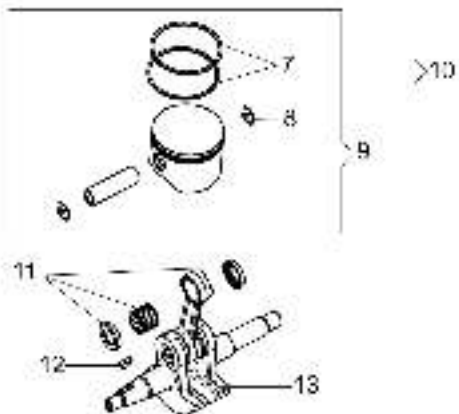

изображение Engine

Ref.Nu	Qty	Part number	Description	Validity from	Validity till	Notes	Bulletin
1	1	50310061R	Gasket				
2	2	50310060R	Screw				
3	1	50312008R	Muffler assy				
4	4	3801051R	Screw				
5	1	3055104R	Spark plug				
6	1	50310076R	Gasket				
7	2	50310163R	Piston ring Ø45			Solo per prefissi SN / only	
8	2	50310115R	Ring			for SN prefixes: 771 - 770 - 769	
9	1	50312025R	Piston assy			Solo per prefissi SN / only	
10	1	50310258A	Complete cylinder			for SN prefixes: 771 - 770 - Solo per prefissi SN / only	
11	1	50310259	Set roller cage and washer			769	
12	1	50310118R	Key				
13	1	50310335R	Crankshaft			Solo per prefissi SN / only	
14	1	50310257	Complete cylinder			for SN prefixes: 771 - 770 - Solo per prefissi SN / only	
15	1	50312016R	Piston assy			Solo per prefissi SN / only	
16	2	50310113R	Piston ring Ø45			for SN prefixes: 837 - 833 - Solo per prefissi SN / only	
17	1	50310152AR	Crankshaft			for SN prefixes: 837 - 833 - 835