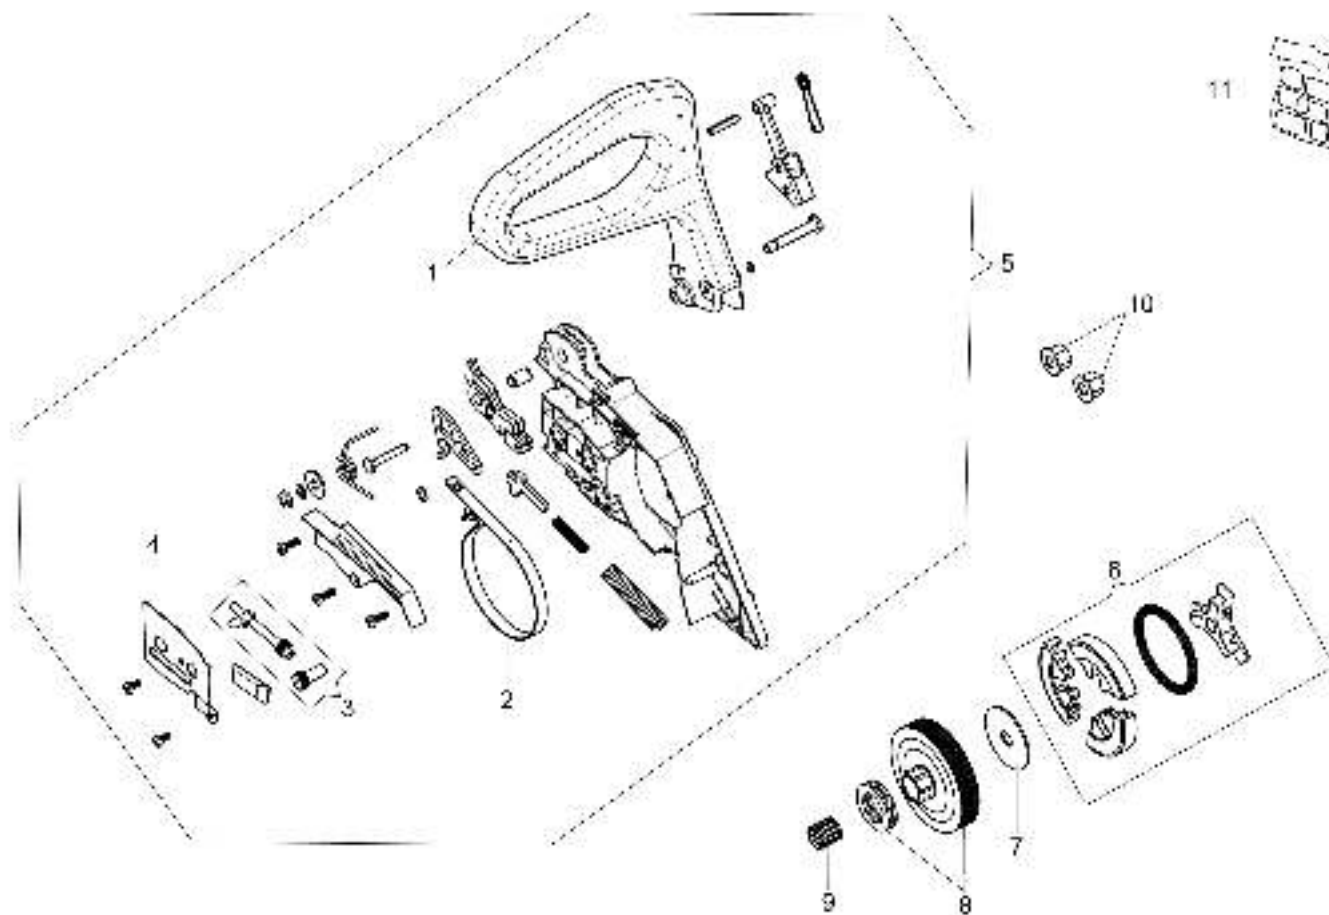

изображение Starter assy

Ref.Nu	Qty	Part number	Description	Validity from	Validity till	Notes	Bulletin
1	1	50310260	Kit spring				
2	1	3960162R	Screw				
3	1	50310033R	Washer				
4	1	50310030AR	Starter pulley				
5	1	50312004AR	Starter assy				
6	1	2501011AR	Ignition coil				
7		3801086R	Screw				
8	1	50310063R	Wire				
9	1	50310009R	Flywheel				
10	1	3916009R	Washer				
11	1	3833080R	Washer				
16	1	094600054R	Washer				
17	1	3960164R	Screw				
12	1	004000142R	Nut				
19	1	50310368R	Pulley				
20	1	61450496R	Spring				
21	1	50310369R	Sprocket				
22	1	50312082R	Starter assy				
23	1	50312092R	Handle				
24	2	3960165R	Screw				
25	2	3960164R	Screw				
26	1	50312046R	Handle				
27	2	3960165R	Screw				
28	2	3960164R	Screw				

изображение Chain cover and clutch

Ref.Nu	Qty	Part number	Description	Validity from	Validity till	Notes	Bulletin
1	1	50310017AR	Guard				
2	1	50310027R	Brake band				
3	1	50310263	Chain tensioner screw kit				
4	1	50310011AR	Plate				
5	1	50312003R	Chain cover assy				
6	1	50310004R	Clutch				
7	1	50310073R	Washer				
8	1	50310005R	Clutch drum			.325	
8	1	50310193R	Clutch drum			3/8	
9	1	3037041R	Thrust bearing				
10	2	50010148R	Nut				
11	1	50310388	Labels kit				