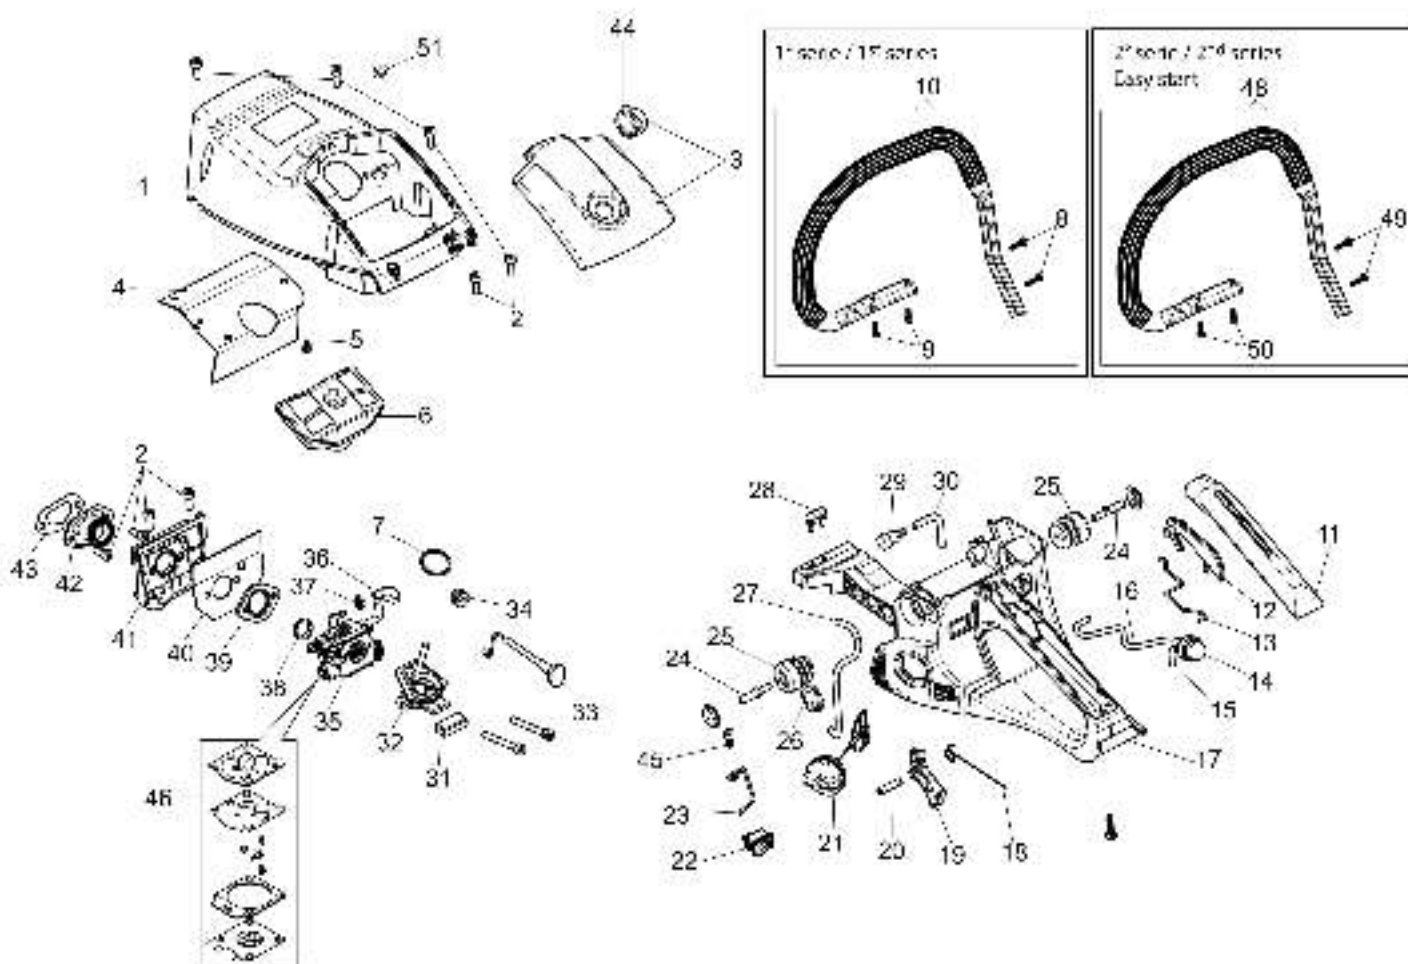

изображение Tank and air filter

Ref.Nu	Qty	Part number	Description	Validity from	Validity till	Notes	Bulletin
1	1	50310041CR	Cover				
2	9	3801083R	Screw				
3	1	50310261	Air filter cover				
4	1	50310170R	Deflector				
5	3	3960167R	Screw				
6	1	50310272AR	Air filter				
7	1	50310155R	Gasket				
8	2	3960164R	Screw				
9	2	3960165R	Screw				
10	1	50312046R	Handle				
11	1	50310089AR	Cover				
12	1	50310090AR	Lever				
13	1	50310088R	Throttle rod				
14	1	2318817R	Air purge				
15	1	50310203R	Tube				
16	1	50310202R	Tube				
17	1	50310316R	Tank assy				
18	1	50310091R	Spring				
19	1	50310092AR	Throttle lever				
20	1	3022039R	Locking sleeve				
21	1	50310165AR	Tank cap				
22	1	50310143AR	Switch				
23	1	50310144R	Cable				
24	2	50310087R	Special screw				
25	2	50310139R	AV-mount				
26	1	094600450R	Fuel filter				
27	1	50310337	Fuel line				
28	1	50310140R	AV-mount				
29	1	50310309	Breather valve kit				
30	1	50310194R	Breather fuel pipe				
31	1	50310047R	Filter support				
32	1	50310319R	Air filter support		SN 7719290000 -		BT4-165-11/20
32	1	50310319R	Air filter support	SN 7719290001 - 8379011028			BT4-165-11/20
33	1	50310042AR	Lever				
34	1	50310043R	Buffer				
35	1	2318659R	Carburetor WT-1212				
36	1	50310096R	Suction tube				
37	1	4098377R	Band				
38	1	50310050R	Ring				
39	1	50310051R	Flange				
40	1	50310052R	Gasket				
41	1	50310053R	Support				
42	1	50310008R	Manifold				
43	1	50310145R	Gasket				
44	1	50310037AR	Knob				
45	1	3801084R	Screw