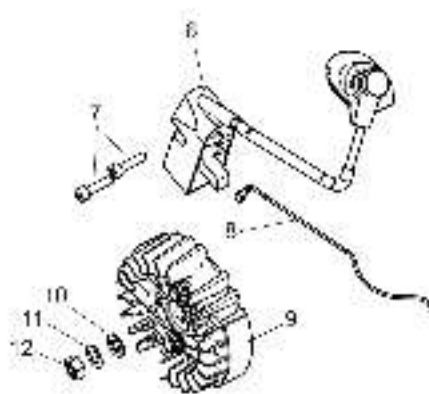

изображение Starter assy

Ref.Nu	Qty	Part number	Description	Validity from	Validity till	Notes	Bulletin
1	1	50310260	Kit spring				
2	1	3960162R	Screw				
3	1	50310033R	Washer				
4	1	50310030AR	Starter pulley				
5	1	50312004AR	Starter assy				
6	1	2501011AR	Ignition coil				
7		3801086R	Screw				
8	1	50310063R	Wire				
9	1	50310009R	Flywheel				
10	1	3916009R	Washer				
11	1	3833080R	Washer				
16	1	094600054R	Washer				
17	1	3960164R	Screw				
12	1	004000142R	Nut				
19	1	50310368R	Pulley				
20	1	61450496R	Spring				
21	1	50310369R	Sprocket				
22	1	50312082R	Starter assy				
23	1	50312092R	Handle				
24	2	3960165R	Screw				
25	2	3960164R	Screw				
26	1	50312046R	Handle				
27	2	3960165R	Screw				
28	2	3960164R	Screw