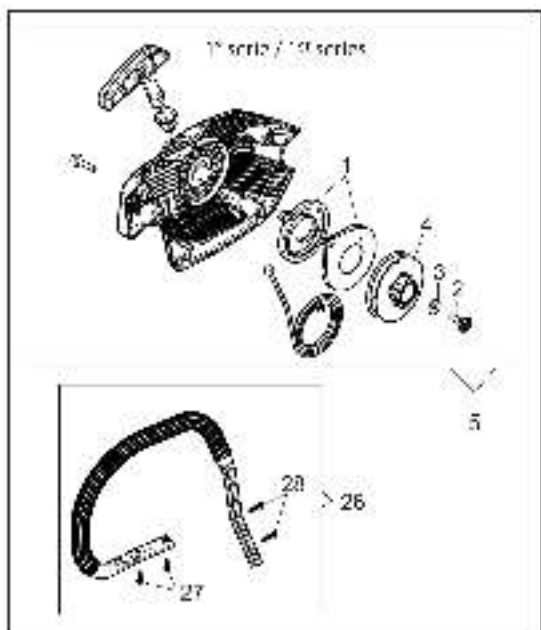

изображение Starter assy

Ref.Nu	Qty	Part number	Description	Validity from	Validity till	Notes	Bulletin
1	1	50310260	Kit spring				
2	1	3960162R	Screw				
3	1	50310033R	Washer				
4	1	50310030AR	Starter pulley				
5	1	50312004AR	Starter assy				
6	1	2501011AR	Ignition coil				
7		3801086R	Screw				
8	1	50310063R	Wire				
9	1	50310009R	Flywheel				
10	1	3916009R	Washer				
11	1	3833080R	Washer				
16	1	094600054R	Washer				
17	1	3960164R	Screw				
12	1	004000142R	Nut				
19	1	50310368R	Pulley				
20	1	61450496R	Spring				
21	1	50310369R	Sprocket				
22	1	50312082R	Starter assy				
23	1	50312092R	Handle				
24	2	3960165R	Screw				
25	2	3960164R	Screw				
26	1	50312046R	Handle				
27	2	3960165R	Screw				
28	2	3960164R	Screw