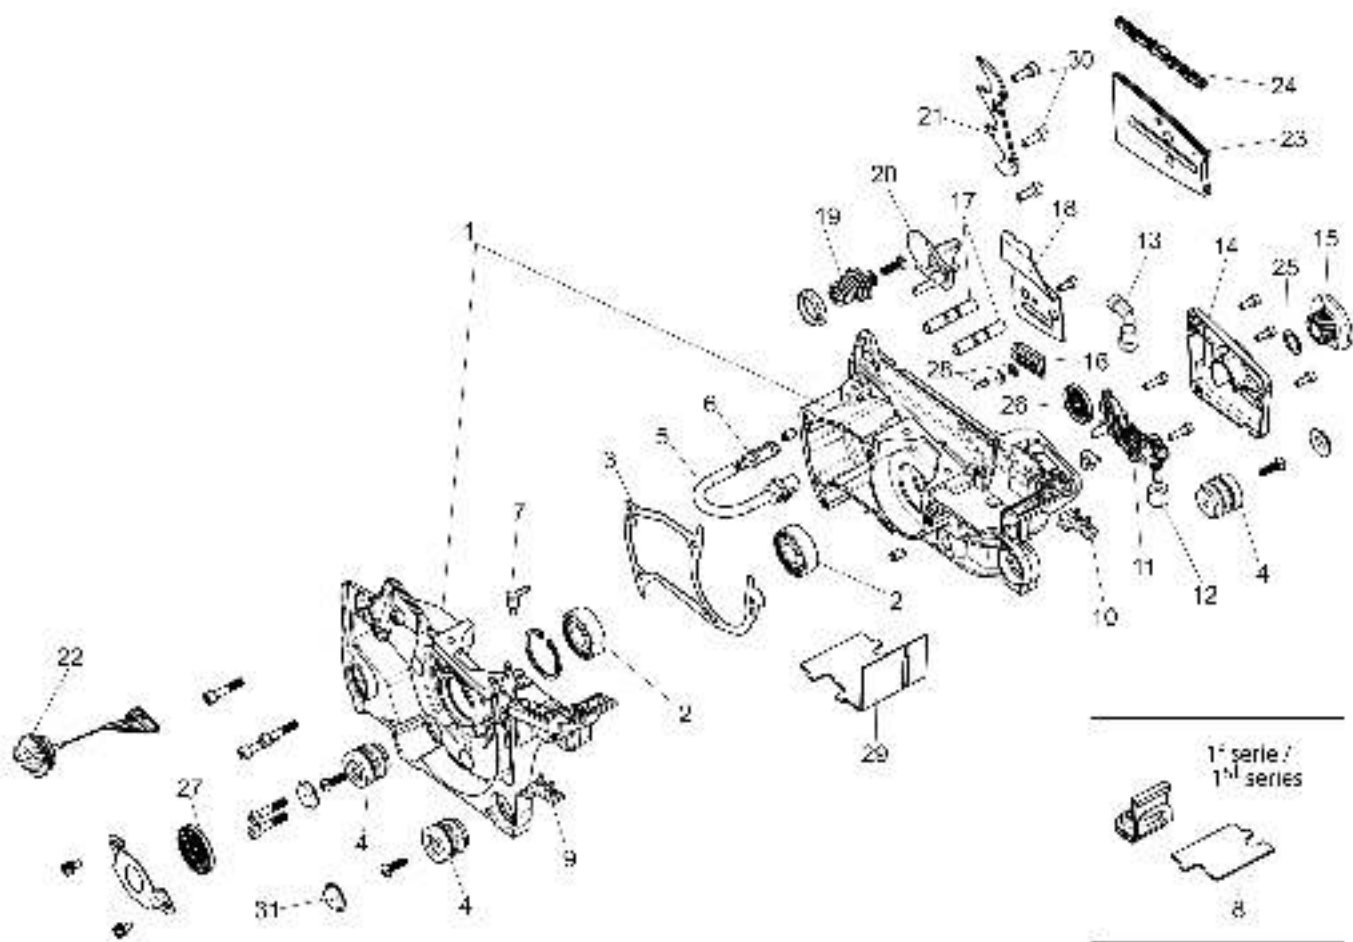

изображение Chain cover and clutch

Ref.Nu	Qty	Part number	Description	Validity from	Validity till	Notes	Bulletin
1	1	50310017AR	Guard				
2	1	50310027R	Brake band				
3	1	50310263	Chain tensioner screw kit				
4	1	50310011AR	Plate				
5	1	50312003R	Chain cover assy				
6	1	50310004R	Clutch				
7	1	50310073R	Washer				
8	1	50310005R	Clutch drum			.325	
8	1	50310193R	Clutch drum			3/8	
9	1	3037041R	Thrust bearing				
10	2	50010148R	Nut				
11	1	50310388	Labels kit				

изображение Crankcase

Ref.Nu	Qty	Part number	Description	Validity from	Validity till	Notes	Bulletin
1	1	50312074R	Crankcase				
2	2	3034035R	Bearing				
3	1	50310109R	Gasket				
4	4	50310084R	AV-mount				
5	1	50310372R	Suction tube		SN 8370290000		BT4-164-07/20
5	1	50310372R	Suction tube	SN 8370290001			BT4-164-07/20
6	1	50310079R	Oil filter				
7	1	50310101R	Fitting				
8	1	50310321R	Gasket		SN 7719290000 - 8379011027		BT4-165-11/20
9	1	50310104R	AV-mount				
10	1	50310103R	AV-mount				
11	1	50312002R	Oil pump				
12	1	50310080R	Sponge				
13	1	50310077R	Hose				
14	1	50310071R	Oil pump cover				
15	1	50310072R	Worm gear				
16	1	50310164R	Guard				
17	2	50310112R	Stud				
18	1	50310074R	Plate				
19	1	50310085R	Spring				
20	1	50310075R	Guard				
21	1	50310142R	Spike				
22	1	50310166AR	Oil cap				
23	1	50092020R	Bar 18" - 46 cm			3/8	
23	1	50310177R	Bar 20 - cm 51			3/8	
23	1	50310206R	Bar 18 - cm 46			.325	
23	1	50310207R	Bar 20 - cm 51			.325	
24	1	30629001A	Chain .3/8" x .058" (1,5mm) - 68 links				
24	1	30629002A	Chain .3/8" x .058" (1,5mm) - 72 links				
24	1	30629027A	Chain .325" x .050" (1,3mm)				
24	1	30629008A	Chain .325" x .058" (1,5mm)				
25	1	50310169R	Washer				
26	1	3050053R	Seal ring				
27	1	3050054R	Seal ring				
28	1	50310375	Reed valve kit				
29	1	50310321R	Gasket	SN 7719290001 -			BT4-165-11/20
30	2	3891036R	Screw				
31	3	50310083R	Cap				