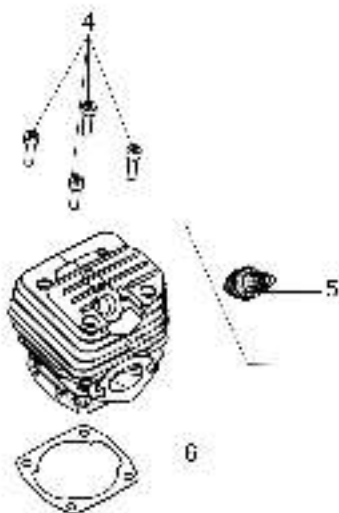

изображение Engine

Ref.Nu	Qty	Part number	Description	Validity from	Validity till	Notes	Bulletin
1	1	50310061R	Gasket				
2	2	50310060R	Screw				
3	1	50312008R	Muffler assy				
4	4	3801051R	Screw				
5	1	3055104R	Spark plug				
6	1	50310076R	Gasket				
7	2	50310163R	Piston ring Ø45			Solo per prefissi SN / only	
8	2	50310115R	Ring			for SN prefixes: 771 - 770 - 769	
9	1	50312025R	Piston assy			Solo per prefissi SN / only	
10	1	50310258A	Complete cylinder			for SN prefixes: 771 - 770 - Solo per prefissi SN / only	
11	1	50310259	Set roller cage and washer			769	
12	1	50310118R	Key				
13	1	50310335R	Crankshaft			Solo per prefissi SN / only	
14	1	50310257	Complete cylinder			for SN prefixes: 771 - 770 - Solo per prefissi SN / only	
15	1	50312016R	Piston assy			Solo per prefissi SN / only	
16	2	50310113R	Piston ring Ø45			for SN prefixes: 837 - 833 - Solo per prefissi SN / only	
17	1	50310152AR	Crankshaft			for SN prefixes: 837 - 833 - 835