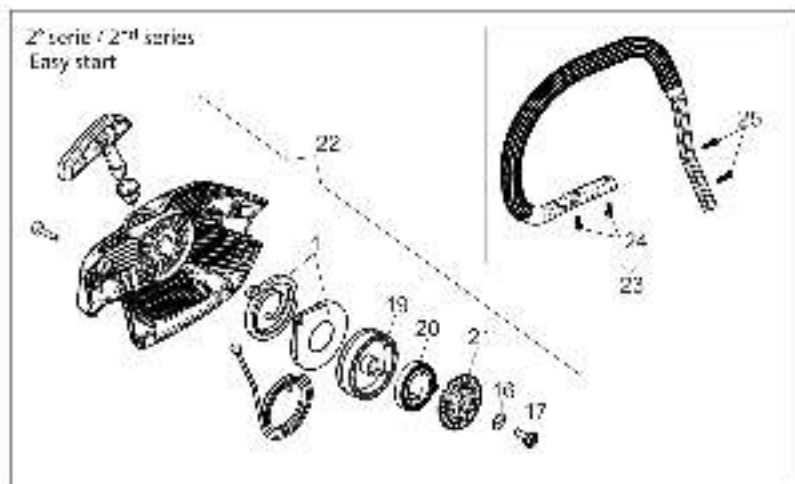

изображение Starter assy

Ref.Nu	Qty	Part number	Description	Validity from	Validity till	Notes	Bulletin
1	1	50310260	Kit spring				
2	1	3960162R	Screw				
3	1	50310033R	Washer				
4	1	50310030AR	Starter pulley				
5	1	50312004AR	Starter assy				
6	1	2501011AR	Ignition coil				
7		3801086R	Screw				
8	1	50310063R	Wire				
9	1	50310009R	Flywheel				
10	1	3916009R	Washer				
11	1	3833080R	Washer				
16	1	094600054R	Washer				
17	1	3960164R	Screw				
12	1	004000142R	Nut				
19	1	50310368R	Pulley				
20	1	61450496R	Spring				
21	1	50310369R	Sprocket				
22	1	50312082R	Starter assy				
23	1	50312092R	Handle				
24	2	3960165R	Screw				
25	2	3960164R	Screw				
26	1	50312046R	Handle				
27	2	3960165R	Screw				
28	2	3960164R	Screw