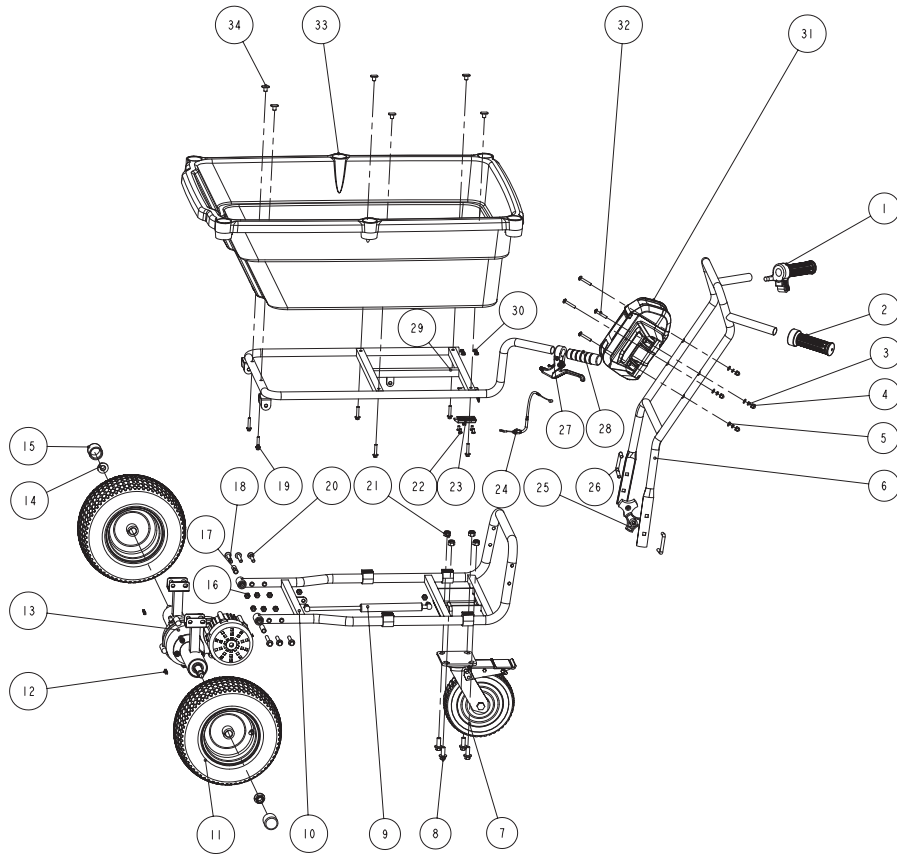

Garden Cart 40V, G40GC, 740007

40V Garden cart G40GC, 7400007

Pos	PNC	Description	Qty	UOM
1	RA31905690	Handle assembly	1	set
2	RA34201690	Handle assembly	1	pcs
		Overmold	1	set
		Overmold	1	pcs
3	RA32208688	Spring washer	4	set
		Spring washer	1	pcs
4	RA32206688	Nut	4	set
		Nut	1	pcs
5	RA32222688	Flat washer	4	set
		Flat washer	1	pcs
6	RA33901688	Upper handle	1	set
		Upper handle	1	pcs
7	RA31904690	Caster wheel	1	set
		Caster wheel	1	pcs
8	RA32217688	Hexagon flange head bolt	4	set
		Hexagon flange head bolt	1	pcs
9	RA31910688	Buffer	1	set
		Buffer	1	pcs
10	RA31104690	Lower frame assembly	1	set
		Lower cart frame assembly	1	pcs
		cushion	4	pcs
		nylon bush	4	pcs
11	RA31901690	Pneumatic wheel, 12x5.00-6	2	set
		Pneumatic wheel, 12x5.00-6	1	pcs
12	RA32234563	Key	2	set
		Key	1	pcs
13	RA31105694	Gear motor assembly	1	set
		Left bridge pipe assembly	1	pcs
		Right bridge pipe assembly	1	pcs
		Motor gear box assembly	1	pcs
		socket head cap screw	10	pcs
		elastic washer	10	pcs
		hook drive	3	pcs
14	RA32219688	Metalic locked nut, M4	2	set
		Metalic locked nut, M4	1	pcs
15	RA34209688	Axle rubber cover	2	set
		Axle rubber cover	1	pcs
16	RA32214688	Nylon locked nut	8	set