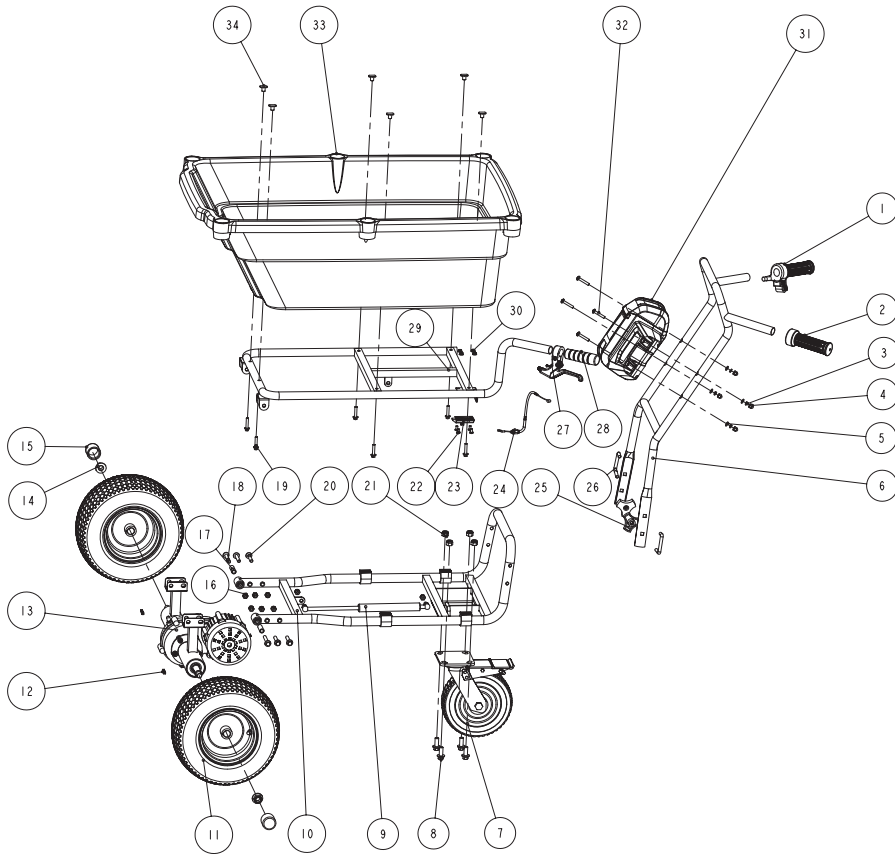

Pos	PNC	Description	Qty	UOM
		Nylon locked nut	1	pcs
17	RA33202688	Bushing, zinc plate	2	set
		Bushing, zinc plate	1	pcs
18	RA32213688	Hexagon flange head bolt	2	set
		Hexagon flange head bolt	1	pcs
19	RA32220688	Hexagon flange head bolt	6	set
		Hexagon flange head bolt	1	pcs
20	RA32204688	Hexagon flange head bolt	4	set
		Hexagon flange head bolt	1	pcs
21	RA32218688	Nylon locked nut	4	set
		Nylon locked nut	1	pcs
22	RA32211688	Cross recessed pan head screw	4	set
		Cross recessed pan head screw	1	pcs
23	RA31904688	Lock catch	1	set
		Lock catch	1	pcs
24	RA31912688	Zipper	1	set
		Zipper	1	pcs
25	RA3410835-4	Knob	2	set
		Knob	1	pcs
26	RA33204688	U-Shape fastener	2	set
		U-Shape fastener	1	pcs
27	RA31912690	Brake	1	set
		Brake	1	pcs
28	RA34206688	Overmold	1	set
		Overmold	1	pcs
29	RA33902688	Cart frame assembly	1	set
		Cart frame assembly	1	pcs
30	RA32212688	Hexagon flange head bolt	4	set
		Hexagon flange head bolt	1	pcs
31	RA31106690	Panel assembly	1	set
		Battery plug seat conductor assembly	1	pcs
		heat shrink tubing	20	cm
		wire	20	cm
		Machine shell insert seat	1	pcs
		Mother plug terminal	1	pcs
		Bullet-head insert	1	pcs
		Cross recessed pan head tapping screws	12	pcs
		Cross recessed pan head tapping screws	1	pcs
		Cross recessed pan head tapping screws	2	pcs
		Cross recessed pan head tapping screws	4	pcs