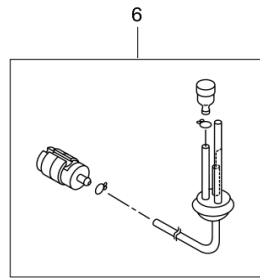

1. PARTS KIT

- 1 -

1

Status	Position	Parts Number	Parts Name	Unit Quantity	Set Unit Quantity	Specification	Remarks	Maker code
	1	246925	CYLINDER KIT	1	5	CE500		
	2	246926	PISTON KIT	1	5	CE500		
	3	246912	CLUTCH KIT	1	5			
	4	246927	CARBURETOR KIT	1	5	CE500	Incl.5	
	5	246918	CARBURETOR PARTS KIT	1	5			
	6	246915	FUEL HOSE/FILTER KIT	1	5	CE500/CE420