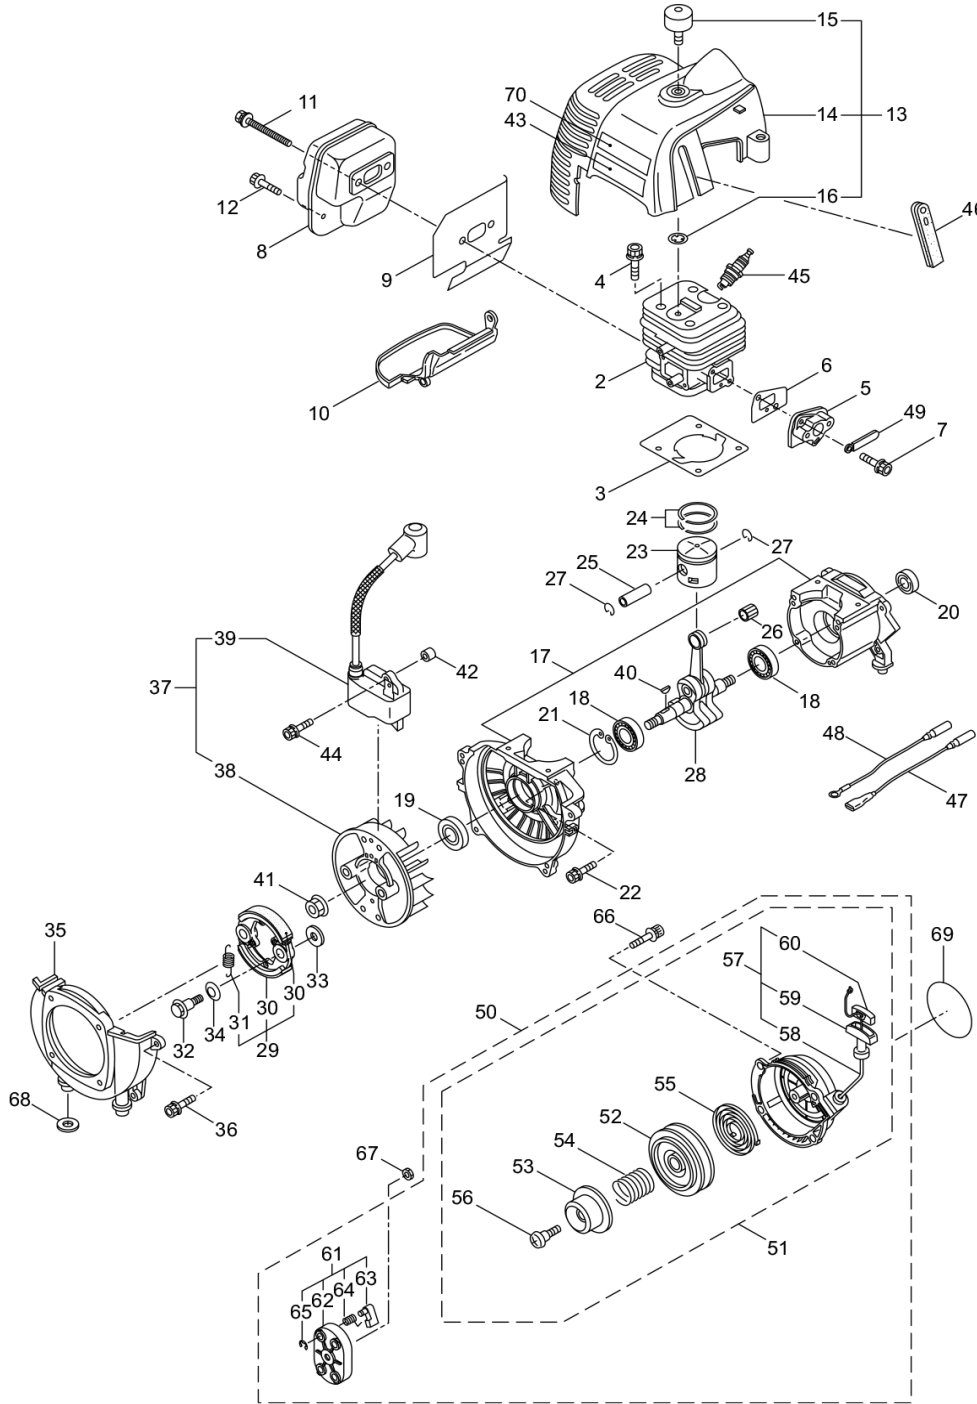

4. ENGINE

- 7 -

1

Status	Position	Parts Number	Parts Name	Unit Quantity	Set Unit Quantity	Specification	Remarks	Maker code
	1	875278	CE500/01(BC5021RS)	1			CE500/01	
	2	288125	SYLINDER COMP	1		CE500 加圧		
	3	288171	GASKET	1		50CC/T1.0		
	4	261246	CAP SCREW	4	5	M5X25	M5x25	
	5	285778	INSURATOR	1			New gasket required	
	6	285779	GASKET	1