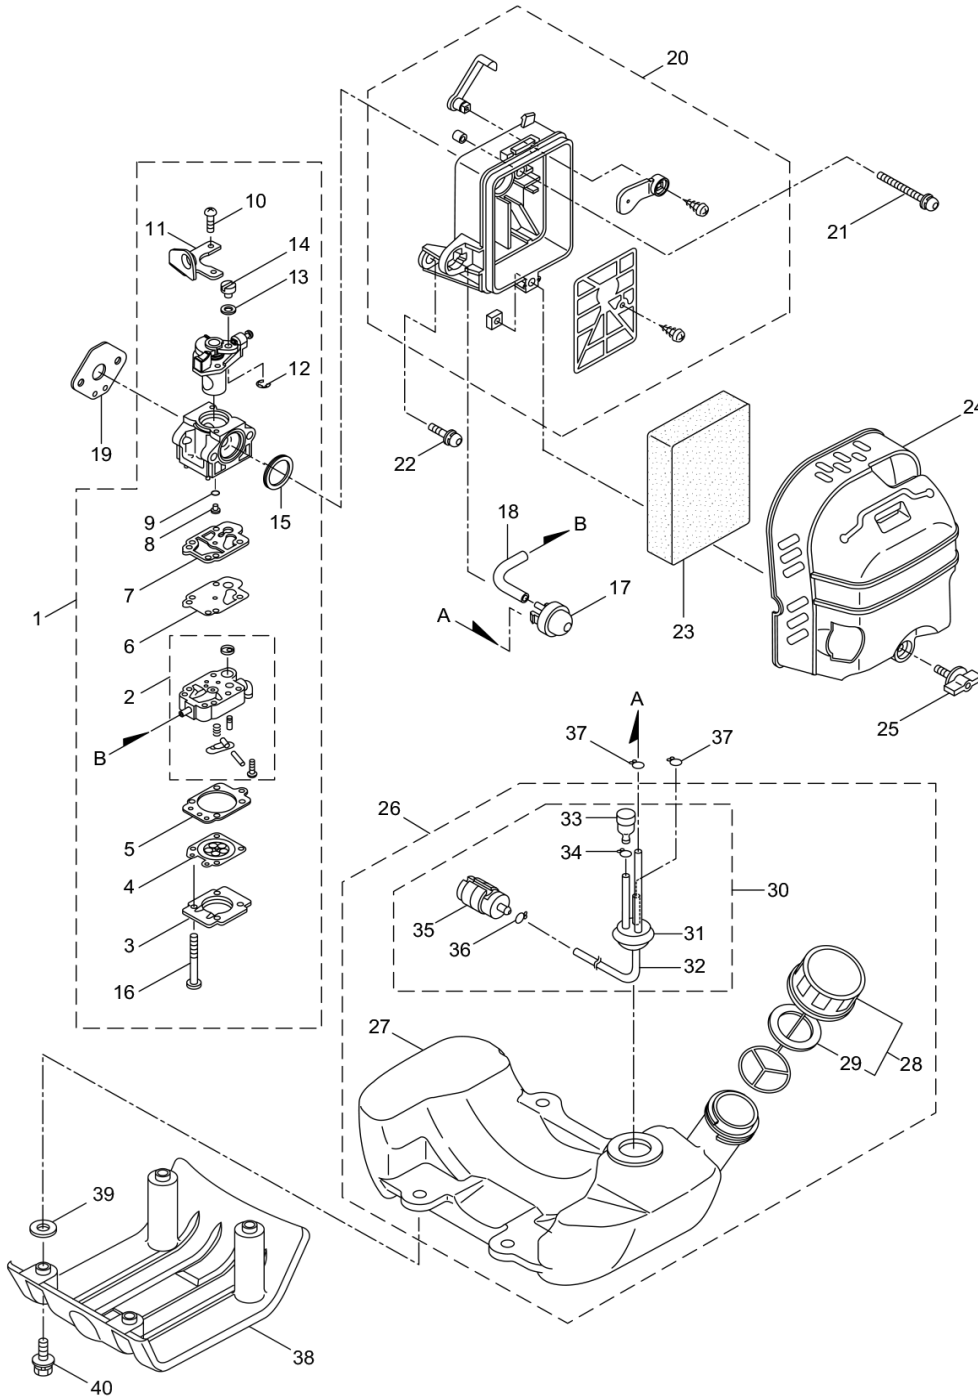

5. CARBURETOR, FUEL TANK

- 11 -

1

Status	Position	Parts Number	Parts Name	Unit Quantity	Set Unit Quantity	Specification	Remarks	Maker code
	1	289479	CARBURETOR ASSY	1		WYK-533	Incl.2-16	
	2	283124	CARBURETOR BODY	1		WB5-7437		
	3	263726	COVER PLATE	1		WB21-158		
	4	283905	DIAPHRAGM METERRING	1		WB95-614		
	5	263727	GASKET	1		WB92-192		
	6	262994	DIAPHRAGM	1		WB95-99		
	7	282576	GASKET	1		WB92-415