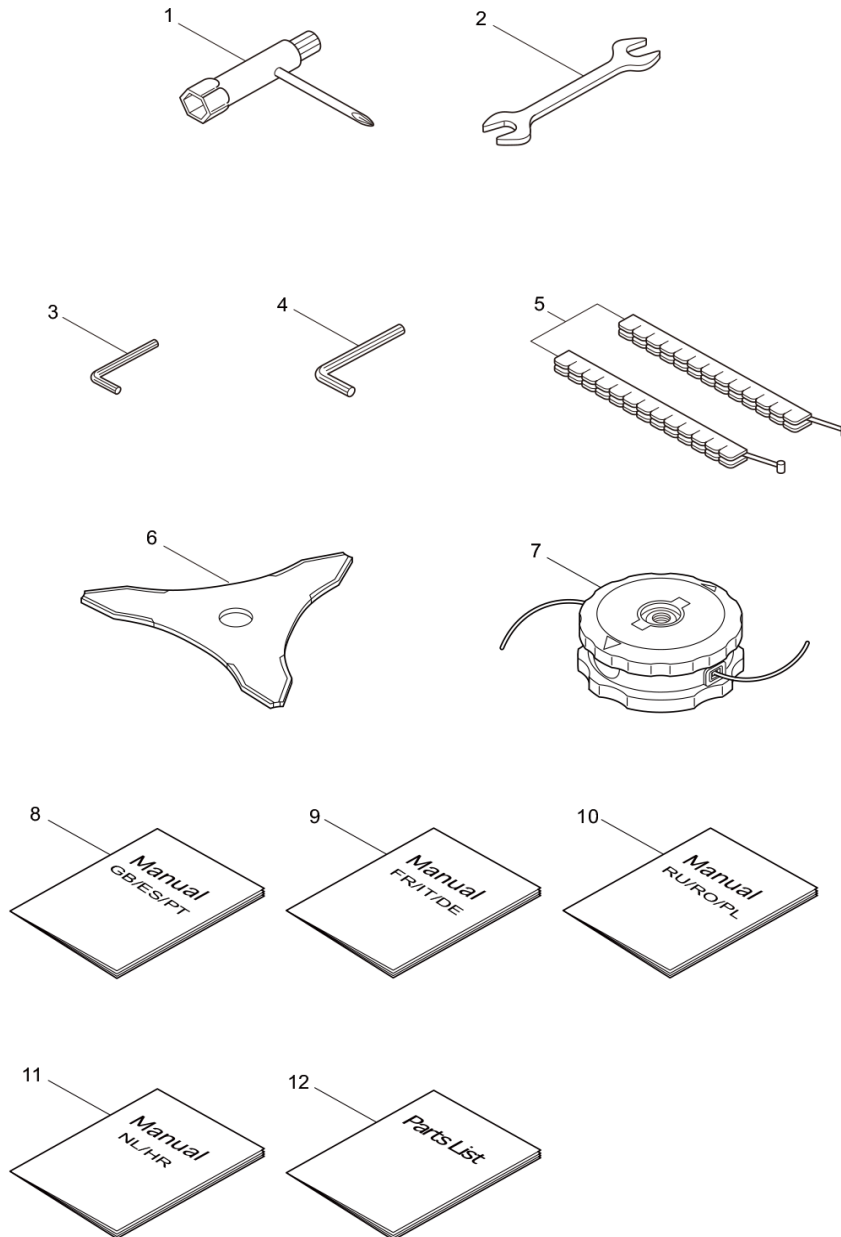

6. ACCESSORIES

- 13 -

1

Status	Position	Parts Number	Parts Name	Unit Quantity	Set Unit Quantity	Specification	Remarks	Maker code
	1	228008	BOX SPANNER	1		17X19X(+) 17x19x(+)	17x19x(+)	
	2	054756	DOUBLE ENDED SPANNER	1		10X13	10x13	
	3	219432	WRENCH	1		2mm	4mm	
	4	219433	WRENCH	1		2mm	5mm