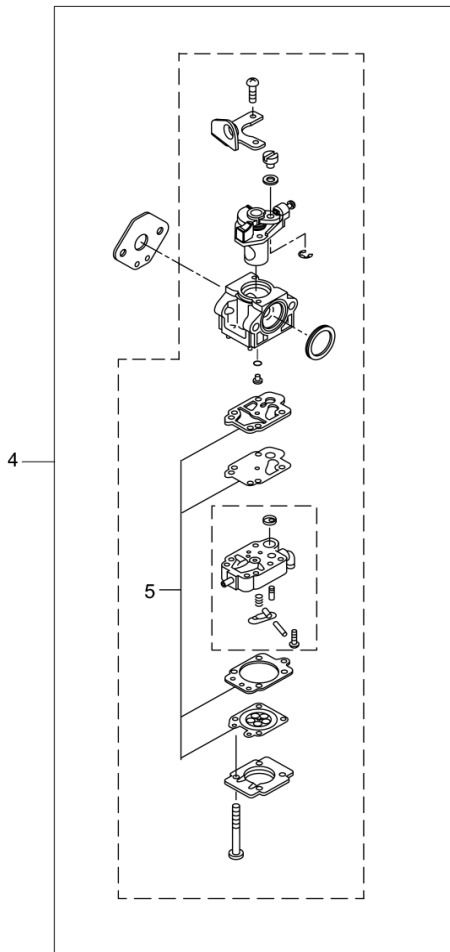

1. PARTS KIT

- 1 -

1

Status	Position	Parts Number	Parts Name	Unit Quantity	Set Unit Quantity	Specification	Remarks	Maker code
	1	246925	CYLINDER KIT	1	5	CE500		
	2	246926	PISTON KIT	1	5	CE500		
	3	246912	CLUTCH KIT	1	5			
	4	246927	CARBURETOR KIT	1	5	CE500	Incl.5	
	5	246918	CARBURETOR PARTS KIT	1	5			
	6	246915	FUEL HOSE/FILTER KIT	1	5	CE500/CE420