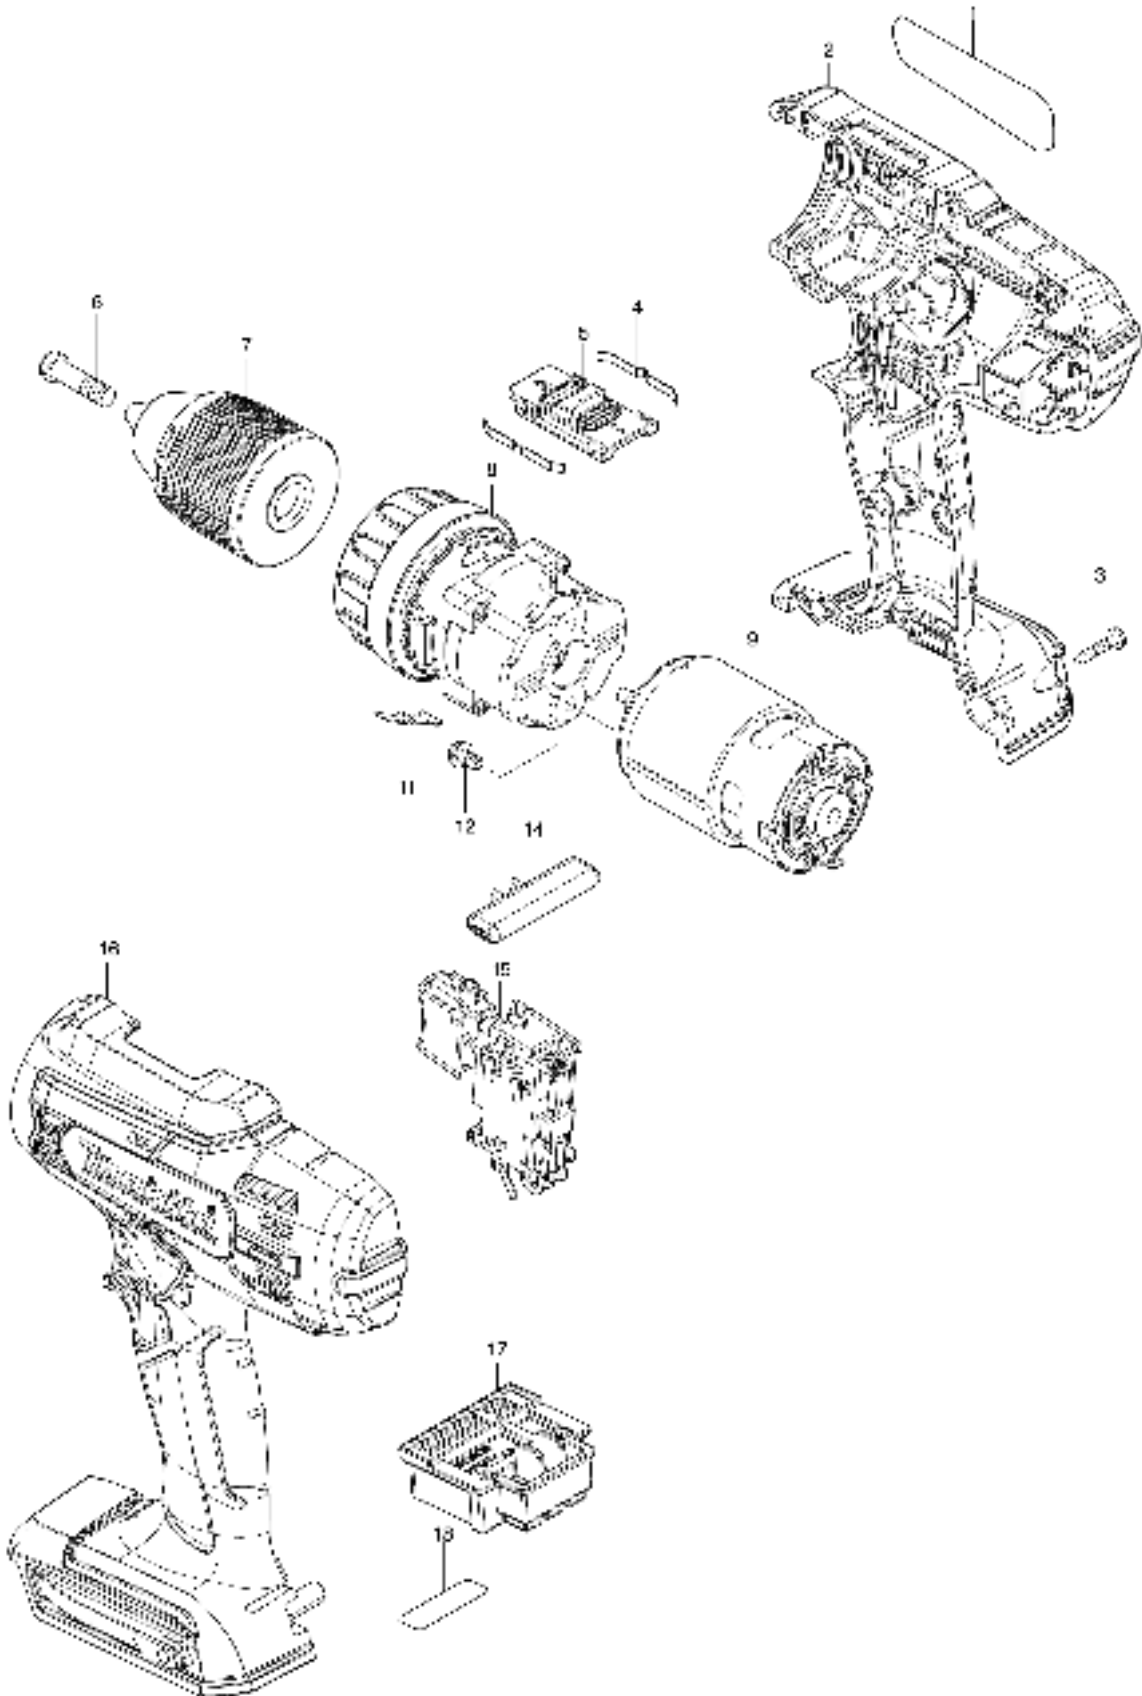

Model No.DF488D CORDLESS DRIVER DRILL

Model No.DF488D CORDLESS DRIVER DRILL

Item	Parts No.	Description	I/C	Qty	New/Old	Opt. 1	Opt. 2	Note
001	858A54-5	DF488D NAME PLATE		1				
002	183R93-1	HOUSING SET		1				
C10	252126-6	HEX. LOCK NUT M4-7		2				
D10		INC. 16						
003	266429-2	TAPPING SCREW 3X16		9				
004	232220-0	LEAF SPRING		2				
005	127754-5	SPEED CHANGE LEVER ASSEMBLY		1				
C10	233438-6	COMPRESSION SPRING 4		2				
006	251468-5	- FLAT HEAD SCREW M6X22		1				
007	766004-9	KEYLESS DRILL CHUCK 13		1	*			
007-1	763260-2	KEYLESS DRILL CHUCK 13	O	1				
008	127734-1	GEAR ASSEMBLY		1				
009	629937-8	DC MOTOR		1				
011	232182-2	LEAF SPRING		1				
012	911108-4	PAN HEAD SCREW M4X8		2				
014	452399-3	F/R CHANGE LEVER		1				
015	638862-2	SWITCH UNIT		1				
C10	688164-6	LINE FILTER		1				
C20	688165-4	LINE FILTER		1				
016	183R93-1	HOUSING SET		1				
C10	252126-6	HEX. LOCK NUT M4-7		2				
D10		INC. 2						
017	643862-9	TERMINAL		1				
018	858A58-7	DF488D SERIAL NO. LABEL		1				
A01	784637-8	+/- BIT 2-45		1				
A02A	***DC18WA	DC18WA BATTERY CHARGER		1				
D10		COMPO-PARTS						
A02B	***DC18WB	DC18WB BATTERY CHARGER		1				
A03	198186-3	BATTERY BL1815G SET		2				
A04	452652-7	BATTERY COVER		1				
A05	821844-3	PLASTIC CARRYING CASE		1				
C10	455522-9	SLIDE LATCH		2				
A06A	8027B9-2	DF488DWE PLASTIC CASE LABEL		2				
A06B	8044V1-6	DF488D002 PLASTIC CASE LABEL		2				

Please order the parts with part number.

Print Date 21/12/2021