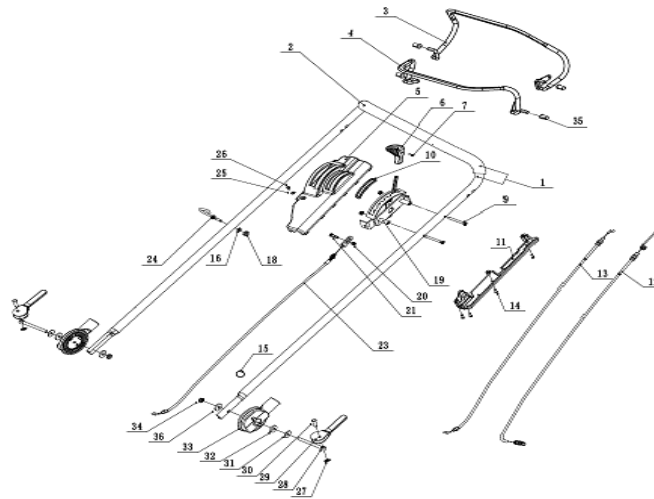

FERRO 52HV

FIG.5 Rear Axle

NO	ART	NAME	QTY
1	U455-00134	Wheel Cap	2
2	U455-00136	Bolt - M8x15	2
5	U455-00062/2	Wheel Assembly	2
6	U455-00056	Bearing	4
7	U456-00006	Bearing	2
8	U455-00057	Spring Washer - M12.7	2
9	U455-00058	Plain Washer - M12.7	2
10	U536-00028	Rear Wheel Shield	2
12	U506-00018	Rear Axle Frame	1
13	U506-00019	Rear Transmission Assembly	1
14	U455-00066	Nylon Ball Bearing	2
15	U455-00067	Rear Axle Partition	1
16	U536-00029	Circlip - M20	2
17	U456-00007	Screw - M5x8	2
18	U455-00070	Spring Of Adjustment Lever	1
19	U455-00013	Lock Nut - M6	3
20	U455-00071	Adjustment Lever	1
21	U456-00008	Bolt - M6x14	3
22	U455-00073	Reft Bearing Sheath Assembly	1
23	U455-00074	Light Bearing Sheath Assembly	1
24	U455-00075	Dustproof Ring	2
25	U455-00076	Bearing	4
26	U456-00009	Spacer	2
28	U455-00077	Circlip - M12	2
29	U455-00078	Pin For Ratchet	2
30	U455-00079	Ratchet	2
31	U455-00080	Spring	6
32	U455-00081	Pin	6
33	U455-00082	Drive Pinion - R/H	1

FERRO 52HV

34	U455-00083	Drive Pinion - L/H	1
35	U507-0019	Washer	2
36	U455-00085	E-Clip - M9	2
37	U455-00054	Flat Washer	1
38	U536-00012	Bolt - M6x14	1
39	U506-00020	Speed Variator Assembly	1
40	U506-00021	Check Ring For Shaft	2
41	U506-00022	Inner Hex Washer	1
42	U506-00023	Hex Adapter	1
43	U506-00024	Lower Pulley Disc	1
44	U506-00025	Active Pulley Disc	1
45	U506-00026	Pressing Spring	1
46	U506-00027	Spring Cap	1
47	U506-00028	Spring Washer	1
48	U506-00029	Bolt - M5x55	1
49	U455-00089	O Sealing Ring	2

FIG.6 Handle And Controls

NO	ART	NAME	QTY
1	U506-00030	Handle	1
2	U466-00016	Handle Sheath	1
3	U506-00031	Clutch Lever Weldment	1
4	U506-00032	Brake Lever Weldment	1
5	U455-00137	Control Box Upper Cover	1
6	U506-00034	Speed Control Grip	1
7	U506-00035	Screw - ST2.9x13	1
9	U506-00037	Screw - M6x60	2
11	U506-00039	Control Box Lower Cover	1
12	U506-00040	Brake Cable	1
13	U506-00041	Clutch Calbe	1
14	U506-00042	Screw	4
15	U456-00012	Cable Ties	3
16	U455-00054	Spacer	6
18	U455-00013	Lock Nut	2
19	U506-00044	Speed Control Bracket	1