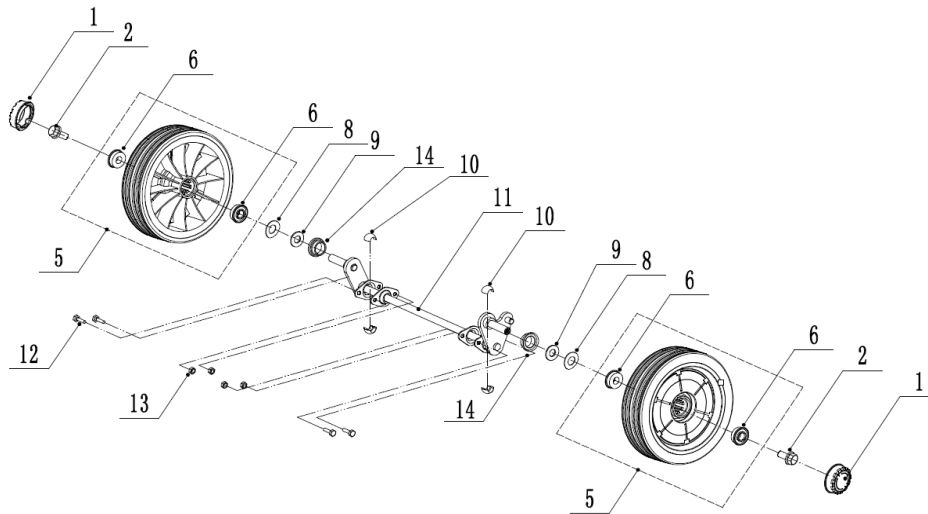

FERRO 52HV

35	U455-00033	Washer	2
36	U455-00034	Connecting Rod Spring	1
37	U455-00035	Connecting Rod	1

FIG.3 Blade System

NO	ART	NAME	QTY
1	U455-00036	Engine Washer 1	1
2	U455-00037	Engine Washer 2	2
3	U455-00038	ST Screw - 3/8x16x25	3
4	U506-00011	Key 4.7	1
5	U455-00135	Engine Pulley	1
6	U506-00013	V Belt - V10x835	1
7	U506-00014	Belt Shield	1
8	U455-00044	Big Flat Washer - M6	3
9	U455-00013	Lock Nut - M6	3
10	U455-00046	Friction Washer	2
11	U507-0010	Blade	1
12	U455-00048	Locking Disk	1
13	U455-00049	Dish Washer	1
14	U456-00005	Central Bolt - 3/8x24x55	1

FERRO 52HV

FIG.4 Front Axle			
NO	ART	NAME	QTY
1	U455-00134	Wheel Cap	2
2	U455-00136	Bolt - M8x15	2
5	U47PI-00005	Wheel Assembly	2
6	U455-00056	Bearing	4
8	U455-00057	Spacer - M12.7	2
9	U455-00058	Plain Washer - M12.7	2
10	U455-00059	Bearing Holder	4
11	U506-00017	Front Axle Welding	1
12	U455-00009	Bolt - M6x12	4
13	U455-00013	Lock Nut - M6	4
14	U52I-00007	waterproof ring	2

FERRO 52HV

FIG.5 Rear Axle

NO	ART	NAME	QTY
1	U455-00134	Wheel Cap	2
2	U455-00136	Bolt - M8x15	2
5	U455-00062/2	Wheel Assembly	2
6	U455-00056	Bearing	4
7	U456-00006	Bearing	2
8	U455-00057	Spring Washer - M12.7	2
9	U455-00058	Plain Washer - M12.7	2
10	U536-00028	Rear Wheel Shield	2
12	U506-00018	Rear Axle Frame	1
13	U506-00019	Rear Transmission Assembly	1
14	U455-00066	Nylon Ball Bearing	2
15	U455-00067	Rear Axle Partition	1
16	U536-00029	Circlip - M20	2
17	U456-00007	Screw - M5x8	2
18	U455-00070	Spring Of Adjustment Lever	1
19	U455-00013	Lock Nut - M6	3
20	U455-00071	Adjustment Lever	1
21	U456-00008	Bolt - M6x14	3
22	U455-00073	Reft Bearing Sheath Assembly	1
23	U455-00074	Light Bearing Sheath Assembly	1
24	U455-00075	Dustproof Ring	2
25	U455-00076	Bearing	4
26	U456-00009	Spacer	2
28	U455-00077	Circlip - M12	2
29	U455-00078	Pin For Ratchet	2
30	U455-00079	Ratchet	2
31	U455-00080	Spring	6
32	U455-00081	Pin	6
33	U455-00082	Drive Pinion - R/H	1