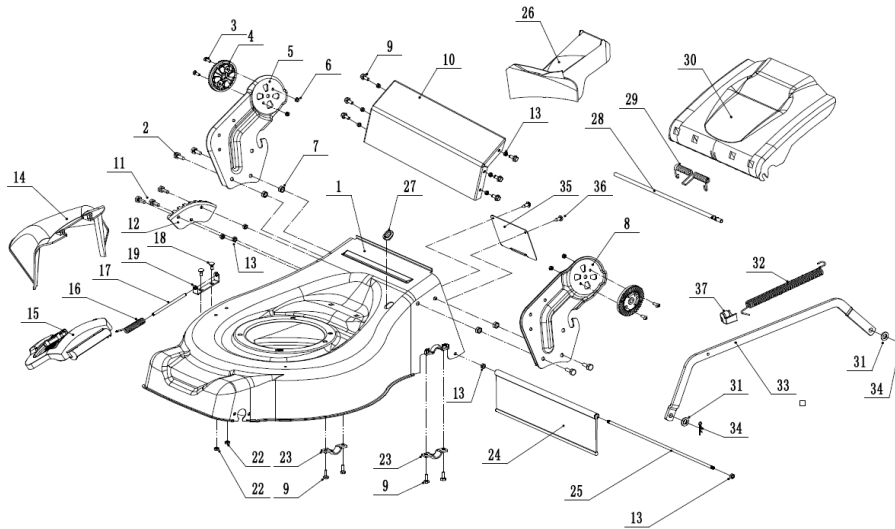

FERRO 52HV

FIG.1 FERRO 52HV Spare parts list			
NO	ART	NAME	QTY
1		Engine	
2		Main Body	
3		Blade System	
4		Front Axle	
5		Rear Axle	
6		Handle And Controls	
7		Grass Catcher	

FERRO 52HV

FIG.2 Main Body

FERRO 52HV

35	U455-00033	Washer	2
36	U455-00034	Connecting Rod Spring	1
37	U455-00035	Connecting Rod	1

FIG.3 Blade System

NO	ART	NAME	QTY
1	U455-00036	Engine Washer 1	1
2	U455-00037	Engine Washer 2	2
3	U455-00038	ST Screw - 3/8x16x25	3
4	U506-00011	Key 4.7	1
5	U455-00135	Engine Pulley	1
6	U506-00013	V Belt - V10x835	1
7	U506-00014	Belt Shield	1
8	U455-00044	Big Flat Washer - M6	3
9	U455-00013	Lock Nut - M6	3
10	U455-00046	Friction Washer	2
11	U507-0010	Blade	1
12	U455-00048	Locking Disk	1
13	U455-00049	Dish Washer	1
14	U456-00005	Central Bolt - 3/8x24x55	1

FERRO 52HV

FIG.5 Rear Axle

NO	ART	NAME	QTY
1	U455-00134	Wheel Cap	2
2	U455-00136	Bolt - M8x15	2
5	U455-00062/2	Wheel Assembly	2
6	U455-00056	Bearing	4
7	U456-00006	Bearing	2
8	U455-00057	Spring Washer - M12.7	2
9	U455-00058	Plain Washer - M12.7	2
10	U536-00028	Rear Wheel Shield	2
12	U506-00018	Rear Axle Frame	1
13	U506-00019	Rear Transmission Assembly	1
14	U455-00066	Nylon Ball Bearing	2
15	U455-00067	Rear Axle Partition	1
16	U536-00029	Circlip - M20	2
17	U456-00007	Screw - M5x8	2
18	U455-00070	Spring Of Adjustment Lever	1
19	U455-00013	Lock Nut - M6	3
20	U455-00071	Adjustment Lever	1
21	U456-00008	Bolt - M6x14	3
22	U455-00073	Reft Bearing Sheath Assembly	1
23	U455-00074	Light Bearing Sheath Assembly	1
24	U455-00075	Dustproof Ring	2
25	U455-00076	Bearing	4
26	U456-00009	Spacer	2
28	U455-00077	Circlip - M12	2
29	U455-00078	Pin For Ratchet	2
30	U455-00079	Ratchet	2
31	U455-00080	Spring	6
32	U455-00081	Pin	6
33	U455-00082	Drive Pinion - R/H	1