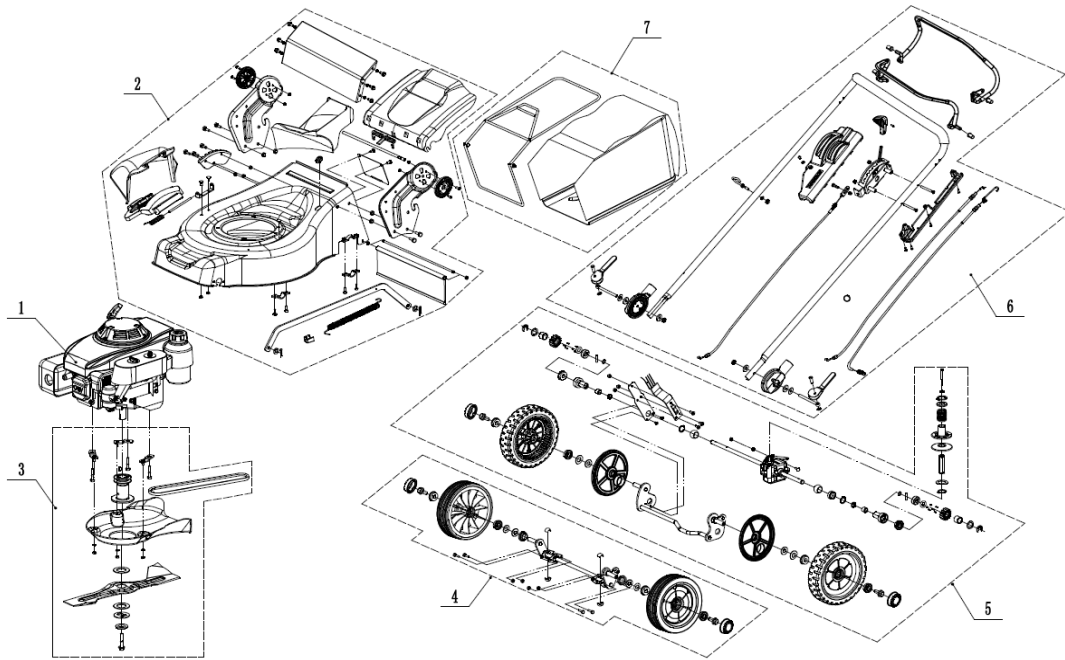

FERRO 52HV

FIG.1 FERRO 52HV Spare parts list			
NO	ART	NAME	QTY
1		Engine	
2		Main Body	
3		Blade System	
4		Front Axle	
5		Rear Axle	
6		Handle And Controls	
7		Grass Catcher	

FERRO 52HV

FIG.2 Main Body

FERRO 52HV

35	U455-00033	Washer	2
36	U455-00034	Connecting Rod Spring	1
37	U455-00035	Connecting Rod	1

FIG.3 Blade System

NO	ART	NAME	QTY
1	U455-00036	Engine Washer 1	1
2	U455-00037	Engine Washer 2	2
3	U455-00038	ST Screw - 3/8x16x25	3
4	U506-00011	Key 4.7	1
5	U455-00135	Engine Pulley	1
6	U506-00013	V Belt - V10x835	1
7	U506-00014	Belt Shield	1
8	U455-00044	Big Flat Washer - M6	3
9	U455-00013	Lock Nut - M6	3
10	U455-00046	Friction Washer	2
11	U507-0010	Blade	1
12	U455-00048	Locking Disk	1
13	U455-00049	Dish Washer	1
14	U456-00005	Central Bolt - 3/8x24x55	1