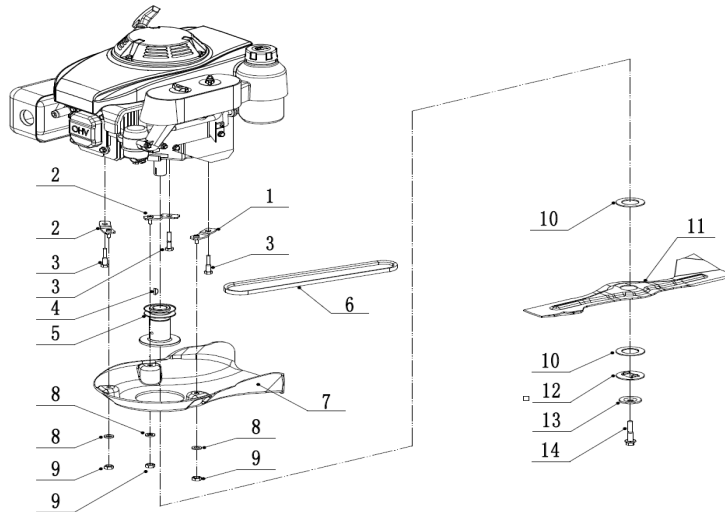

FERRO 52HV

35	U455-00033	Washer	2
36	U455-00034	Connecting Rod Spring	1
37	U455-00035	Connecting Rod	1

FIG.3 Blade System

NO	ART	NAME	QTY
1	U455-00036	Engine Washer 1	1
2	U455-00037	Engine Washer 2	2
3	U455-00038	ST Screw - 3/8x16x25	3
4	U506-00011	Key 4.7	1
5	U455-00135	Engine Pulley	1
6	U506-00013	V Belt - V10x835	1
7	U506-00014	Belt Shield	1
8	U455-00044	Big Flat Washer - M6	3
9	U455-00013	Lock Nut - M6	3
10	U455-00046	Friction Washer	2
11	U507-0010	Blade	1
12	U455-00048	Locking Disk	1
13	U455-00049	Dish Washer	1
14	U456-00005	Central Bolt - 3/8x24x55	1

FERRO 52HV

FIG.4 Front Axle			
NO	ART	NAME	QTY
1	U455-00134	Wheel Cap	2
2	U455-00136	Bolt - M8x15	2
5	U47PI-00005	Wheel Assembly	2
6	U455-00056	Bearing	4
8	U455-00057	Spacer - M12.7	2
9	U455-00058	Plain Washer - M12.7	2
10	U455-00059	Bearing Holder	4
11	U506-00017	Front Axle Welding	1
12	U455-00009	Bolt - M6x12	4
13	U455-00013	Lock Nut - M6	4
14	U52I-00007	waterproof ring	2

FERRO 52HV

FIG.5 Rear Axle

NO	ART	NAME	QTY
1	U455-00134	Wheel Cap	2
2	U455-00136	Bolt - M8x15	2
5	U455-00062/2	Wheel Assembly	2
6	U455-00056	Bearing	4
7	U456-00006	Bearing	2
8	U455-00057	Spring Washer - M12.7	2
9	U455-00058	Plain Washer - M12.7	2
10	U536-00028	Rear Wheel Shield	2
12	U506-00018	Rear Axle Frame	1
13	U506-00019	Rear Transmission Assembly	1
14	U455-00066	Nylon Ball Bearing	2
15	U455-00067	Rear Axle Partition	1
16	U536-00029	Circlip - M20	2
17	U456-00007	Screw - M5x8	2
18	U455-00070	Spring Of Adjustment Lever	1
19	U455-00013	Lock Nut - M6	3
20	U455-00071	Adjustment Lever	1
21	U456-00008	Bolt - M6x14	3
22	U455-00073	Reft Bearing Sheath Assembly	1
23	U455-00074	Light Bearing Sheath Assembly	1
24	U455-00075	Dustproof Ring	2
25	U455-00076	Bearing	4
26	U456-00009	Spacer	2
28	U455-00077	Circlip - M12	2
29	U455-00078	Pin For Ratchet	2
30	U455-00079	Ratchet	2
31	U455-00080	Spring	6
32	U455-00081	Pin	6
33	U455-00082	Drive Pinion - R/H	1